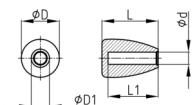

Product Group KNOF

Knob made of polyamide with flat head and smooth blind hole

Standard Colours

- black

Material

- Base body: Polyamide (PA 6)

Order Number	D	D1	d	L	L1
	mm	mm	mm	mm	mm
KNOF 46 / 10	33	20	10	46	42
KNOF 46 / 11	33	20	11	46	42
KNOF 46 / 12	33	20	12	46	42