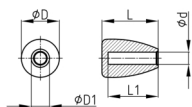

Product Group KNOF

Knob made of polyamide with flat head and smooth blind hole

Standard Colours

- black

Material

- Base body: Polyamide (PA 6)

Order Number	D	D1	d	L	L1
	mm	mm	mm	mm	mm
KNOF 46 / 10	33	20	10	46	42
KNOF 46 / 11	33	20	11	46	42
KNOF 46 / 12	33	20	12	46	42