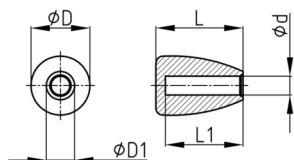

Product Group KNOF

Knob made of polyamide with flat head and smooth blind hole

Standard Colours

- black

Material

- Base body: Polyamide (PA 6)

Order Number	D	D1	d	L	L1
	mm	mm	mm	mm	mm
KNOF 46 / 10	33	20	10	46	42
KNOF 46 / 11	33	20	11	46	42
KNOF 46 / 12	33	20	12	46	42