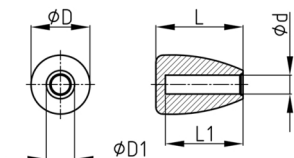

Product Group KNOF

Knob made of polyamide with flat head and smooth blind hole

Standard Colours

- black

Material

- Base body: Polyamide (PA 6)

Order Number	D	D1	d	L	L1
	mm	mm	mm	mm	mm
KNOF 46 / 10	33	20	10	46	42
KNOF 46 / 11	33	20	11	46	42
KNOF 46 / 12	33	20	12	46	42