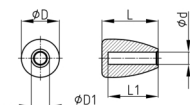

Product Group KNOF

Knob made of polyamide with flat head and smooth blind hole

Standard Colours

- black

Material

- Base body: Polyamide (PA 6)

Order Number	D	D1	d	L	L1
	mm	mm	mm	mm	mm
KNOF 46 / 10	33	20	10	46	42
KNOF 46 / 11	33	20	11	46	42
KNOF 46 / 12	33	20	12	46	42