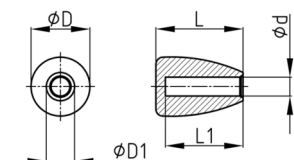

Product Group KNOF

Knob made of polyamide with flat head and smooth blind hole

Standard Colours

- black

Material

- Base body: Polyamide (PA 6)

Order Number	D	D1	d	L	L1
	mm	mm	mm	mm	mm
KNOF 46 / 10	33	20	10	46	42
KNOF 46 / 11	33	20	11	46	42
KNOF 46 / 12	33	20	12	46	42