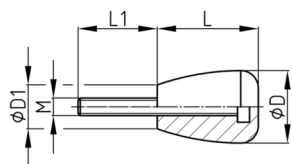

Product Group KNOB

Button made of polyamide with a flat head and threaded bolt

Standard Colours

- black

Material

- Base body: Polyamide (PA 6)
- Thread: zinc-plated steel

Order Number	D	D1	L	L1	M
	mm	mm	mm	mm	
KNOB 46 / M8x20	33	20	46	20	M8
KNOB 46 / M8x30	33	20	46	30	M8
KNOB 46 / M8x40	33	20	46	40	M8
KNOB 46 / M10x20	33	20	46	20	M10
KNOB 46 / M10x30	33	20	46	30	M10
KNOB 46 / M10x40	33	20	46	40	M10
KNOB 46 / M10x50	33	20	46	50	M10