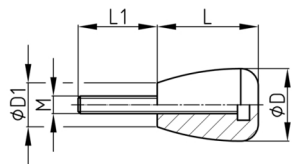

Product Group KNOB

Button made of polyamide with a flat head and threaded bolt

Standard Colours

- black

Material

- Base body: Polyamide (PA 6)
- Thread: zinc-plated steel

Order Number	D	D1	L	L1	M
	mm	mm	mm	mm	
KNOB 46 / M8x20	33	20	46	20	M8
KNOB 46 / M8x30	33	20	46	30	M8
KNOB 46 / M8x40	33	20	46	40	M8
KNOB 46 / M10x20	33	20	46	20	M10
KNOB 46 / M10x30	33	20	46	30	M10
KNOB 46 / M10x40	33	20	46	40	M10
KNOB 46 / M10x50	33	20	46	50	M10