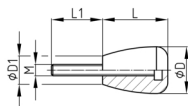

Product Group KNOB

Button made of polyamide with a flat head and threaded bolt

Standard Colours

- black

Material

- Base body: Polyamide (PA 6)
- Thread: zinc-plated steel

Order Number	D	D1	L	L1	M
	mm	mm	mm	mm	
KNOB 46 / M8x20	33	20	46	20	M8
KNOB 46 / M8x30	33	20	46	30	M8
KNOB 46 / M8x40	33	20	46	40	M8
KNOB 46 / M10x20	33	20	46	20	M10
KNOB 46 / M10x30	33	20	46	30	M10
KNOB 46 / M10x40	33	20	46	40	M10
KNOB 46 / M10x50	33	20	46	50	M10