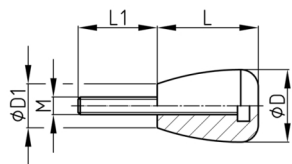

Product Group KNOB

Button made of polyamide with a flat head and threaded bolt

Standard Colours

- black

Material

- Base body: Polyamide (PA 6)
- Thread: zinc-plated steel