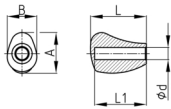

Product Group KNMR

Knob matt made of polypropylene with smooth blind hole

Standard Colours

- black

Material

- Base body: Polypropylene (PP)

Order Number	A	B	d	L	L1
	mm	mm	mm	mm	mm
KNMR 80 / 10	50	38	10	78	70
KNMR 80 / 12	50	38	12	78	70
KNMR 80 / 14	50	38	14	78	70
KNMR 80 / 16	50	38	16	78	70