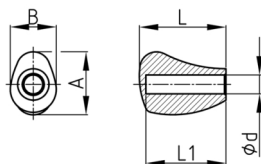

Product Group KNMR

Knob matt made of polypropylene with smooth blind hole

Standard Colours

- black

Material

- Base body: Polypropylene (PP)

Order Number	A	B	d	L	L1
	mm	mm	mm	mm	mm
KNMR 80 / 10	50	38	10	78	70
KNMR 80 / 12	50	38	12	78	70
KNMR 80 / 14	50	38	14	78	70
KNMR 80 / 16	50	38	16	78	70