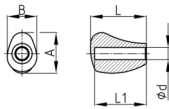

Product Group KNMR

Knob matt made of polypropylene with smooth blind hole

Standard Colours

- black

Material

- Base body: Polypropylene (PP)

Order Number	A	B	d	L	L1
	mm	mm	mm	mm	mm
KNMR 80 / 10	50	38	10	78	70
KNMR 80 / 12	50	38	12	78	70
KNMR 80 / 14	50	38	14	78	70
KNMR 80 / 16	50	38	16	78	70