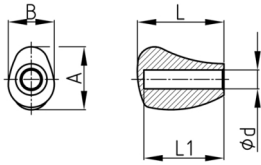

Product Group KNMR

Knob matt made of polypropylene with smooth blind hole

Standard Colours

- black

Material

- Base body: Polypropylene (PP)

Order Number	A	B	d	L	L1
	mm	mm	mm	mm	mm
KNMR 80 / 10	50	38	10	78	70
KNMR 80 / 12	50	38	12	78	70
KNMR 80 / 14	50	38	14	78	70
KNMR 80 / 16	50	38	16	78	70