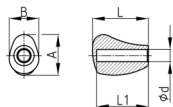

Product Group KNMR

Knob matt made of polypropylene with smooth blind hole

Standard Colours

- black

Material

- Base body: Polypropylene (PP)

Order Number	A	B	d	L	L1
	mm	mm	mm	mm	mm
KNMR 80 / 10	50	38	10	78	70
KNMR 80 / 12	50	38	12	78	70
KNMR 80 / 14	50	38	14	78	70
KNMR 80 / 16	50	38	16	78	70