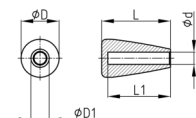

Product Group KNGL

Button glossy made of polyamide with flat head and smooth blind hole

Standard Colours

- black

Material

- Base body: Polyamide (PA 6)

Order Number	D	D1	d	L	L1
	mm	mm	mm	mm	mm
KNGL 37 / 7	25	12	7	37	24
KNGL 37 / 8	25	12	8	37	24