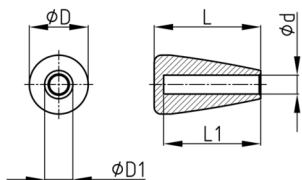

Product Group KNGL

Button glossy made of polyamide with flat head and smooth blind hole

Standard Colours

- black

Material

- Base body: Polyamide (PA 6)

Order Number	D	D1	d	L	L1
	mm	mm	mm	mm	mm
KNGL 37 / 7	25	12	7	37	24
KNGL 37 / 8	25	12	8	37	24