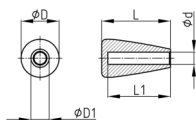

Product Group KNGL

Button glossy made of polyamide with flat head and smooth blind hole

Standard Colours

- black

Material

- Base body: Polyamide (PA 6)

Order Number	D	D1	d	L	L1
	mm	mm	mm	mm	mm
KNGL 37 / 7	25	12	7	37	24
KNGL 37 / 8	25	12	8	37	24