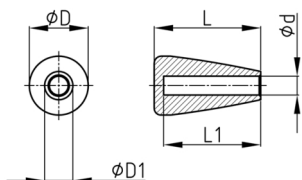

Product Group KNGL

Button glossy made of polyamide with flat head and smooth blind hole

Standard Colours

- black

Material

- Base body: Polyamide (PA 6)

Order Number	D	D1	d	L	L1
	mm	mm	mm	mm	mm
KNGL 37 / 7	25	12	7	37	24
KNGL 37 / 8	25	12	8	37	24