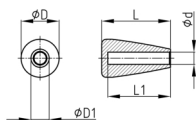

**Product Group**    KNGL

Button glossy made of polyamide with flat head and smooth blind hole

**Standard Colours**

- black

**Material**

- Base body: Polyamide (PA 6)

Order Number	D	D1	d	L	L1
	mm	mm	mm	mm	mm
KNGL 37 / 7	25	12	7	37	24
KNGL 37 / 8	25	12	8	37	24