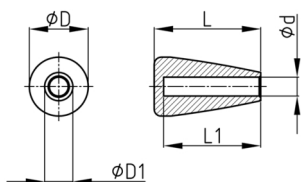

**Product Group**    KNGL

Button glossy made of polyamide with flat head and smooth blind hole

**Standard Colours**

- black

**Material**

- Base body: Polyamide (PA 6)

Order Number	D	D1	d	L	L1
	mm	mm	mm	mm	mm
KNGL 37 / 7	25	12	7	37	24
KNGL 37 / 8	25	12	8	37	24