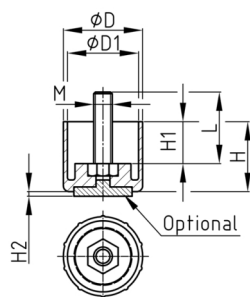

Product Group SFK

Adjustable feet made of PA with galvanised threaded bolt for round tubes

Standard Colours

- black

Material

- Base body: Polyamide (PA)
- Thread: zinc-plated steel
- Anti-slip plate: elastic thermoplast (TPE)