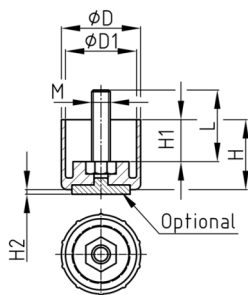

Product Group SFK

Adjustable feet made of PA with galvanised threaded bolt for round tubes

Standard Colours

- black

Material

- Base body: Polyamide (PA)
- Thread: zinc-plated steel
- Anti-slip plate: elastic thermoplast (TPE)

Product information

- Height compensation up to 15 mm are possible.
- In conjunction with additionally available threaded plug, see accessories.
- AN = antislip pad uncoloured
- AS = Antislip pad black

Order Number	D	D1	H	H1	H2	L	M
	mm	mm	mm	mm	mm	mm	
SFK 34 M8	34	30,5	30	18	2	30	M8
SFK 40 M8	44	40,5	30	18	2	30	M8
SFK 55 M10	55	51	30	18	2	30	M10
SFK 65 M10	65	61	30	18	2	30	M10
SFK 34 M8 AS	34	30,5	30	18	2	30	M8
SFK 40 M8 AS	44	40,5	30	18	2	30	M8
SFK 55 M10 AS	55	51	30	18	2	30	M10
SFK 65 M10 AS	65	61	30	18	2	30	M10
SFK 34 M8 AN	34	30,5	30	18	2	30	M8
SFK 40 M8 AN	44	40,5	30	18	2	30	M8
SFK 55 M10 AN	55	51	30	18	2	30	M10
SFK 65 M10 AN	65	61	30	18	2	30	M10