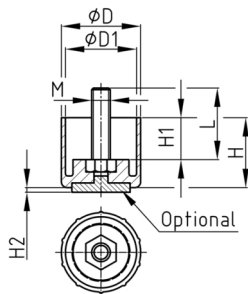

Product Group SFK

Adjustable feet made of PA with galvanised threaded bolt for round tubes

Standard Colours

- black

Material

- Base body: Polyamide (PA)
- Thread: zinc-plated steel
- Anti-slip plate: elastic thermoplast (TPE)

Product information

- Height compensation up to 15 mm are possible.
- In conjunction with additionally available threaded plug, see accessories.
- AN = antislip pad uncoloured
- AS = Antislip pad black

Order Number	D	D1	H	H1	H2	L	M
	mm	mm	mm	mm	mm	mm	
SFK 34 M8	34	30,5	30	18	2	30	M8
SFK 40 M8	44	40,5	30	18	2	30	M8
SFK 55 M10	55	51	30	18	2	30	M10
SFK 65 M10	65	61	30	18	2	30	M10
SFK 34 M8 AS	34	30,5	30	18	2	30	M8
SFK 40 M8 AS	44	40,5	30	18	2	30	M8
SFK 55 M10 AS	55	51	30	18	2	30	M10
SFK 65 M10 AS	65	61	30	18	2	30	M10
SFK 34 M8 AN	34	30,5	30	18	2	30	M8
SFK 40 M8 AN	44	40,5	30	18	2	30	M8
SFK 55 M10 AN	55	51	30	18	2	30	M10
SFK 65 M10 AN	65	61	30	18	2	30	M10