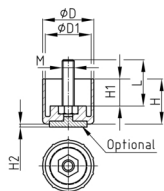

Product Group SFK

Adjustable feet made of PA with galvanised threaded bolt for round tubes

Standard Colours

- black

Material

- Base body: Polyamide (PA)
- Thread: zinc-plated steel
- Anti-slip plate: elastic thermoplast (TPE)

Product information

- Height compensation up to 15 mm are possible.
- In conjunction with additionally available threaded plug, see accessories.
- AN = antislip pad uncoloured
- AS = Antislip pad black

Order Number	D	D1	H	H1	H2	L	M
	mm	mm	mm	mm	mm	mm	
SFK 34 M8	34	30,5	30	18	2	30	M8
SFK 40 M8	44	40,5	30	18	2	30	M8
SFK 55 M10	55	51	30	18	2	30	M10
SFK 65 M10	65	61	30	18	2	30	M10
SFK 34 M8 AS	34	30,5	30	18	2	30	M8
SFK 40 M8 AS	44	40,5	30	18	2	30	M8
SFK 55 M10 AS	55	51	30	18	2	30	M10
SFK 65 M10 AS	65	61	30	18	2	30	M10
SFK 34 M8 AN	34	30,5	30	18	2	30	M8
SFK 40 M8 AN	44	40,5	30	18	2	30	M8
SFK 55 M10 AN	55	51	30	18	2	30	M10
SFK 65 M10 AN	65	61	30	18	2	30	M10