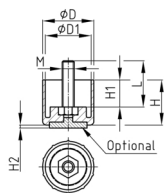

Product Group SFK

Adjustable feet made of PA with galvanised threaded bolt for round tubes

Standard Colours

- black

Material

- Base body: Polyamide (PA)
- Thread: zinc-plated steel
- Anti-slip plate: elastic thermoplast (TPE)

Product information

- Height compensation up to 15 mm are possible.
- In conjunction with additionally available threaded plug, see accessories.
- AN = antislip pad uncoloured
- AS = Antislip pad black

Order Number	D	D1	H	H1	H2	L	M
	mm	mm	mm	mm	mm	mm	
SFK 34 M8	34	30,5	30	18	2	30	M8
SFK 40 M8	44	40,5	30	18	2	30	M8
SFK 55 M10	55	51	30	18	2	30	M10
SFK 65 M10	65	61	30	18	2	30	M10
SFK 34 M8 AS	34	30,5	30	18	2	30	M8
SFK 40 M8 AS	44	40,5	30	18	2	30	M8
SFK 55 M10 AS	55	51	30	18	2	30	M10
SFK 65 M10 AS	65	61	30	18	2	30	M10
SFK 34 M8 AN	34	30,5	30	18	2	30	M8
SFK 40 M8 AN	44	40,5	30	18	2	30	M8
SFK 55 M10 AN	55	51	30	18	2	30	M10
SFK 65 M10 AN	65	61	30	18	2	30	M10