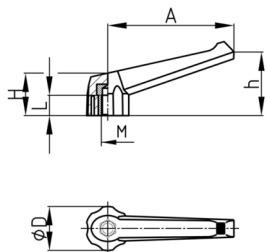

Product Group KLH11M

Clamping lever made of PA 6 with brass threaded bush

Standard Colours

- black

Material

- Base body: Polyamide (PA 6)
- Threaded bush: brass

Order Number	A	D	H	h	L	M
	mm	mm	mm	mm	mm	
KLH11M 60 / M6	60	21	23	32	15	M6
KLH11M 60 / M8	60	21	23	32	17	M8
KLH11M 80 / M8	80	30	28	42	17	M8
KLH11M 80 / M10	80	30	28	42	17	M10
KLH11M 80 / M12	80	30	28	42	17	M12