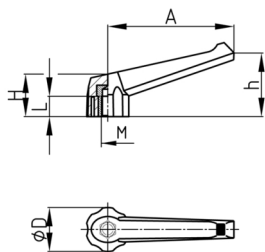

Product Group KLH11M

Clamping lever made of PA 6 with brass threaded bush

Standard Colours

- black

Material

- Base body: Polyamide (PA 6)
- Threaded bush: brass

Order Number	A	D	H	h	L	M
	mm	mm	mm	mm	mm	
KLH11M 60 / M6	60	21	23	32	15	M6
KLH11M 60 / M8	60	21	23	32	17	M8
KLH11M 80 / M8	80	30	28	42	17	M8
KLH11M 80 / M10	80	30	28	42	17	M10
KLH11M 80 / M12	80	30	28	42	17	M12