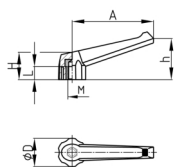

Product Group KLH11M

Clamping lever made of PA 6 with brass threaded bush

Standard Colours

- black

Material

- Base body: Polyamide (PA 6)
- Threaded bush: brass

Order Number	A	D	H	h	L	M
	mm	mm	mm	mm	mm	
KLH11M 60 / M6	60	21	23	32	15	M6
KLH11M 60 / M8	60	21	23	32	17	M8
KLH11M 80 / M8	80	30	28	42	17	M8
KLH11M 80 / M10	80	30	28	42	17	M10
KLH11M 80 / M12	80	30	28	42	17	M12