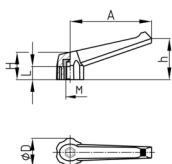

Product Group KLH11M

Clamping lever made of PA 6 with brass threaded bush

Standard Colours

- black

Material

- Base body: Polyamide (PA 6)
- Threaded bush: brass

Order Number	A	D	H	h	L	M
	mm	mm	mm	mm	mm	
KLH11M 60 / M6	60	21	23	32	15	M6
KLH11M 60 / M8	60	21	23	32	17	M8
KLH11M 80 / M8	80	30	28	42	17	M8
KLH11M 80 / M10	80	30	28	42	17	M10
KLH11M 80 / M12	80	30	28	42	17	M12