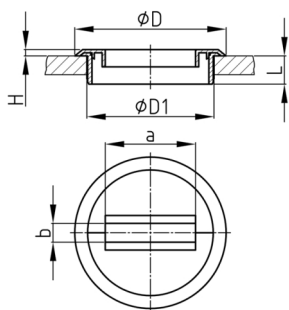

## Product Group KDW

Round three-part cable ducts made of ABS with rectangular cable holder

### Material

- ABS

Order Number	a	b	D	D1	H	L
	mm	mm	mm	mm	mm	mm
KDW 87 / 78,3 / 22	55	14	87	78,3	1	22