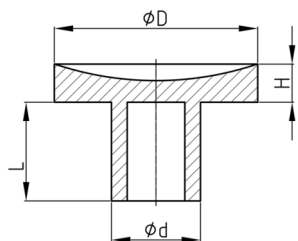

Product Group GAH

Concave glass rests made of soft PVC

Standard Colours

- naturally crystal clear

Material

- Plasticised PVC (PVC-P)

- Spacers / feet for devices and apparatus
- Stopper or spacer

Order Number	D	d	H	L
	mm	mm	mm	mm
GAH 4x8 / 11x4	11	4	4	8
GAH 4x8 / 11x5	11	4	5	8
GAH 5x8 / 11x4	11	5	4	8
GAH 6x8 / 11x4	11	6	4	8
GAH 5x10 / 15x5	15	5	5	10
GAH 6x10 / 15x5	15	6	5	10
GAH 7x10 / 18x5	18	7	5	10