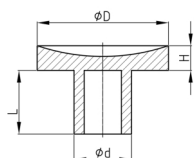

Product Group GAH

Concave glass rests made of soft PVC

Standard Colours

- naturally crystal clear

Material

- Plasticised PVC (PVC-P)

- Spacers / feet for devices and apparatus
- Stopper or spacer

Order Number	D	d	H	L
	mm	mm	mm	mm
GAH 4x8 / 11x4	11	4	4	8
GAH 4x8 / 11x5	11	4	5	8
GAH 5x8 / 11x4	11	5	4	8
GAH 6x8 / 11x4	11	6	4	8
GAH 5x10 / 15x5	15	5	5	10
GAH 6x10 / 15x5	15	6	5	10
GAH 7x10 / 18x5	18	7	5	10