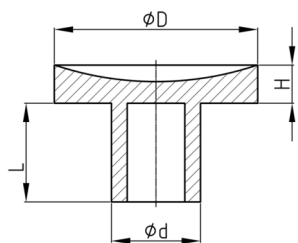

Product Group GAH

Concave glass rests made of soft PVC

Standard Colours

- naturally crystal clear

Material

- Plasticised PVC (PVC-P)

- Spacers / feet for devices and apparatus
- Stopper or spacer

Order Number	D	d	H	L
	mm	mm	mm	mm
GAH 4x8 / 11x4	11	4	4	8
GAH 4x8 / 11x5	11	4	5	8
GAH 5x8 / 11x4	11	5	4	8
GAH 6x8 / 11x4	11	6	4	8
GAH 5x10 / 15x5	15	5	5	10
GAH 6x10 / 15x5	15	6	5	10
GAH 7x10 / 18x5	18	7	5	10