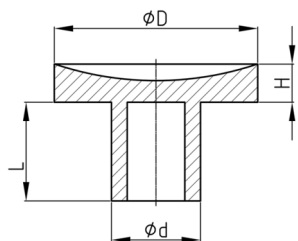

### Product Group GAH

Concave glass rests made of soft PVC

#### Material

- Plasticised PVC (PVC-P)

- Spacers / feet for devices and apparatus
- Stopper or spacer

Order Number	D	d	H	L
	mm	mm	mm	mm
GAH 4x8 / 11x4	11	4	4	8
GAH 4x8 / 11x5	11	4	5	8
GAH 5x8 / 11x4	11	5	4	8
GAH 6x8 / 11x4	11	6	4	8
GAH 5x10 / 15x5	15	5	5	10
GAH 6x10 / 15x5	15	6	5	10
GAH 7x10 / 18x5	18	7	5	10