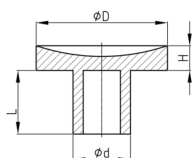

- Spacers / feet for devices and apparatus
- Stopper or spacer

Order Number	D	d	H	L
	mm	mm	mm	mm
GAH 4x8 / 11x4	11	4	4	8
GAH 4x8 / 11x5	11	4	5	8
GAH 5x8 / 11x4	11	5	4	8
GAH 6x8 / 11x4	11	6	4	8
GAH 5x10 / 15x5	15	5	5	10
GAH 6x10 / 15x5	15	6	5	10
GAH 7x10 / 18x5	18	7	5	10