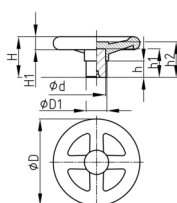

### Product Group SHR4A

Spoked hand wheel made of thermosetting plastic with four spokes

#### Material

- Base body: Thermosetting plastic
- Hub: zinc-plated steel

#### Product information

- Pilot bore for fit in hub available.

Order Number	D	d	D1	H	h	H1	h1	h2
	mm	mm	mm	mm	mm	mm	mm	mm
SHR4A 100 / 24	100	21	24	47	17	15	36	39
SHR4A 120 / 25	120	21	25	49	15	16	35	38
SHR4A 140 / 28	140	23	28	54	17	20	38	41
SHR4A 160 / 32	160	27	32	56	21	22	40	34
SHR4A 200 / 40	200	32	40	72	25	25	47	51
SHR4A 250 / 50	250	42	50	82	29	29	56	60
SHR4A 300 / 52	300	42	52	95	30	35	63	68