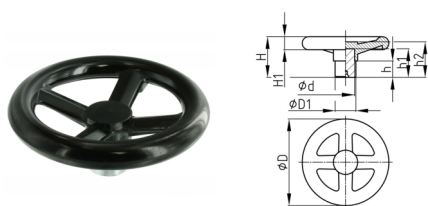

Product Group SHR4A

Spoked hand wheel made of thermosetting plastic with four spokes

Standard Colours

- black

Material

- Base body: Thermosetting plastic
- Hub: zinc-plated steel

Product information

- Pilot bore for fit in hub available.

Order Number	D	d	D1	H	h	H1	h1	h2
	mm	mm	mm	mm	mm	mm	mm	mm
SHR4A 100 / 24	100	21	24	47	17	15	36	39
SHR4A 120 / 25	120	21	25	49	15	16	35	38
SHR4A 140 / 28	140	23	28	54	17	20	38	41
SHR4A 160 / 32	160	27	32	56	21	22	40	34
SHR4A 200 / 40	200	32	40	72	25	25	47	51
SHR4A 250 / 50	250	42	50	82	29	29	56	60
SHR4A 300 / 52	300	42	52	95	30	35	63	68