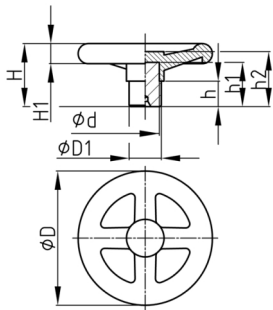

Product Group SHR4A

Spoked hand wheel made of thermosetting plastic with four spokes

Standard Colours

- black

Material

- Base body: Thermosetting plastic
- Hub: zinc-plated steel

Product information

- Pilot bore for fit in hub available.

Order Number	D	d	D1	H	h	H1	h1	h2
	mm	mm	mm	mm	mm	mm	mm	mm
SHR4A 100 / 24	100	21	24	47	17	15	36	39
SHR4A 120 / 25	120	21	25	49	15	16	35	38
SHR4A 140 / 28	140	23	28	54	17	20	38	41
SHR4A 160 / 32	160	27	32	56	21	22	40	34
SHR4A 200 / 40	200	32	40	72	25	25	47	51
SHR4A 250 / 50	250	42	50	82	29	29	56	60
SHR4A 300 / 52	300	42	52	95	30	35	63	68