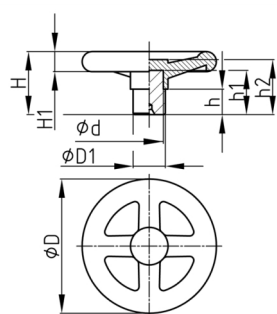

### Product Group SHR4A

Spoked hand wheel made of thermosetting plastic with four spokes

#### Material

- Base body: Thermosetting plastic
- Hub: zinc-plated steel

#### Product information

- Pilot bore for fit in hub available.

Order Number	D	d	D1	H	h	H1	h1	h2
	mm	mm	mm	mm	mm	mm	mm	mm
SHR4A 100 / 24	100	21	24	47	17	15	36	39
SHR4A 120 / 25	120	21	25	49	15	16	35	38
SHR4A 140 / 28	140	23	28	54	17	20	38	41
SHR4A 160 / 32	160	27	32	56	21	22	40	34
SHR4A 200 / 40	200	32	40	72	25	25	47	51
SHR4A 250 / 50	250	42	50	82	29	29	56	60
SHR4A 300 / 52	300	42	52	95	30	35	63	68