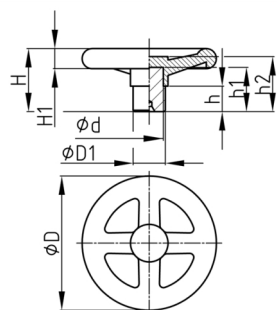

Product Group SHR4A

Spoked hand wheel made of thermosetting plastic with four spokes

Standard Colours

- black

Material

- Base body: Thermosetting plastic
- Hub: zinc-plated steel

Product information

- Pilot bore for fit in hub available.

Order Number	D	d	D1	H	h	H1	h1	h2
	mm	mm	mm	mm	mm	mm	mm	mm
SHR4A 100 / 24	100	21	24	47	17	15	36	39
SHR4A 120 / 25	120	21	25	49	15	16	35	38
SHR4A 140 / 28	140	23	28	54	17	20	38	41
SHR4A 160 / 32	160	27	32	56	21	22	40	34
SHR4A 200 / 40	200	32	40	72	25	25	47	51
SHR4A 250 / 50	250	42	50	82	29	29	56	60
SHR4A 300 / 52	300	42	52	95	30	35	63	68