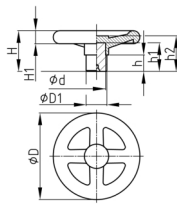

Product Group SHR4A

Spoked hand wheel made of thermosetting plastic with four spokes

Standard Colours

- black

Material

- Base body: Thermosetting plastic
- Hub: zinc-plated steel

Product information

- Pilot bore for fit in hub available.

Order Number	D	d	D1	H	h	H1	h1	h2
	mm	mm	mm	mm	mm	mm	mm	mm
SHR4A 100 / 24	100	21	24	47	17	15	36	39
SHR4A 120 / 25	120	21	25	49	15	16	35	38
SHR4A 140 / 28	140	23	28	54	17	20	38	41
SHR4A 160 / 32	160	27	32	56	21	22	40	34
SHR4A 200 / 40	200	32	40	72	25	25	47	51
SHR4A 250 / 50	250	42	50	82	29	29	56	60
SHR4A 300 / 52	300	42	52	95	30	35	63	68