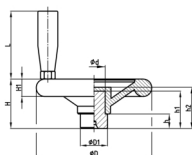

Product Group SHR4B

Spoked wheel made of thermosetting plastic with four spokes and revolving handle

Standard Colours

- black

Material

- Base body: Thermosetting plastic
- Hub: zinc-plated steel

Product information

- Pilot bore for fit in hub available.
- Material and dimensions of the handle see product group DZGB.

Order Number	D	d	D1	H	h	H1	h1	h2	L
	mm	mm	mm	mm	mm	mm	mm	mm	mm
SHR4B 100 / 24	100	21	24	47	17	15	36	39	51
SHR4B 120 / 25	120	21	25	49	15	16	35	38	70
SHR4B 140 / 28	140	23	28	54	17	20	38	41	70
SHR4B 160 / 32	160	27	32	56	21	22	40	43	85
SHR4B 200 / 40	200	32	40	72	25	25	47	51	85
SHR4B 250 / 50	250	42	50	82	29	29	56	60	98
SHR4B 300 / 52	300	42	52	95	30	35	63	68	98