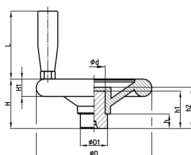

#### Material

- Base body: Thermosetting plastic
- Hub: zinc-plated steel

#### Product information

- Pilot bore for fit in hub available.
- Material and dimensions of the handle see product group DZGB.

Order Number	D	d	D1	H	h	H1	h1	h2	L
	mm	mm	mm	mm	mm	mm	mm	mm	mm
SHR4B 100 / 24	100	21	24	47	17	15	36	39	51
SHR4B 120 / 25	120	21	25	49	15	16	35	38	70
SHR4B 140 / 28	140	23	28	54	17	20	38	41	70
SHR4B 160 / 32	160	27	32	56	21	22	40	43	85
SHR4B 200 / 40	200	32	40	72	25	25	47	51	85
SHR4B 250 / 50	250	42	50	82	29	29	56	60	98
SHR4B 300 / 52	300	42	52	95	30	35	63	68	98