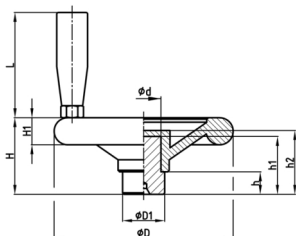

Product Group SHR4B

Spoked wheel made of thermosetting plastic with four spokes and revolving handle

Standard Colours

- black

Material

- Base body: Thermosetting plastic
- Hub: zinc-plated steel

Product information

- Pilot bore for fit in hub available.
- Material and dimensions of the handle see product group DZGB.

Order Number	D	d	D1	H	h	H1	h1	h2	L
	mm	mm	mm	mm	mm	mm	mm	mm	mm
SHR4B 100 / 24	100	21	24	47	17	15	36	39	51
SHR4B 120 / 25	120	21	25	49	15	16	35	38	70
SHR4B 140 / 28	140	23	28	54	17	20	38	41	70
SHR4B 160 / 32	160	27	32	56	21	22	40	43	85
SHR4B 200 / 40	200	32	40	72	25	25	47	51	85
SHR4B 250 / 50	250	42	50	82	29	29	56	60	98
SHR4B 300 / 52	300	42	52	95	30	35	63	68	98