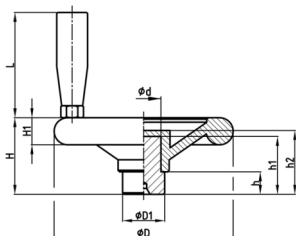

Product Group SHR4B

Spoked wheel made of thermosetting plastic with four spokes and revolving handle

Standard Colours

- black

Material

- Base body: Thermosetting plastic
- Hub: zinc-plated steel