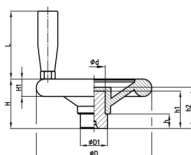

Product Group SHR4B

Spoked wheel made of thermosetting plastic with four spokes and revolving handle

Standard Colours

- black

Material

- Base body: Thermosetting plastic
- Hub: zinc-plated steel

Product information

- Pilot bore for fit in hub available.
- Material and dimensions of the handle see product group DZGB.

Order Number	D	d	D1	H	h	H1	h1	h2	L
	mm	mm	mm	mm	mm	mm	mm	mm	mm
SHR4B 100 / 24	100	21	24	47	17	15	36	39	51
SHR4B 120 / 25	120	21	25	49	15	16	35	38	70
SHR4B 140 / 28	140	23	28	54	17	20	38	41	70
SHR4B 160 / 32	160	27	32	56	21	22	40	43	85
SHR4B 200 / 40	200	32	40	72	25	25	47	51	85
SHR4B 250 / 50	250	42	50	82	29	29	56	60	98
SHR4B 300 / 52	300	42	52	95	30	35	63	68	98