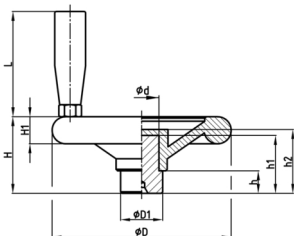

Product Group SHR4B

Spoked wheel made of thermosetting plastic with four spokes and revolving handle

Standard Colours

- black

Material

- Base body: Thermosetting plastic
- Hub: zinc-plated steel

Product information

- Pilot bore for fit in hub available.
- Material and dimensions of the handle see product group DZGB.

Order Number	D	d	D1	H	h	H1	h1	h2	L
	mm	mm	mm	mm	mm	mm	mm	mm	mm
SHR4B 100 / 24	100	21	24	47	17	15	36	39	51
SHR4B 120 / 25	120	21	25	49	15	16	35	38	70
SHR4B 140 / 28	140	23	28	54	17	20	38	41	70
SHR4B 160 / 32	160	27	32	56	21	22	40	43	85
SHR4B 200 / 40	200	32	40	72	25	25	47	51	85
SHR4B 250 / 50	250	42	50	82	29	29	56	60	98
SHR4B 300 / 52	300	42	52	95	30	35	63	68	98