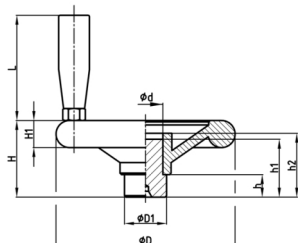

### Product Group SHR4E

Spoked wheel made of thermosetting plastic with four spokes, visible hub and revolving handle

#### Material

- Base body: Thermosetting plastic
- Hub: zinc-plated steel

#### Product information

- Pilot bore for fit in hub available.
- Material and dimensions of the handle see product group DZGB.

Order Number	D	d	D1	H	h	H1	h1	h2	L
	mm	mm	mm	mm	mm	mm	mm	mm	mm
SHR4E 100 / 24	100	21	24	47	17	15	36	39	51
SHR4E 120 / 25	120	21	25	49	15	16	35	38	70
SHR4E 140 / 28	140	23	28	54	17	20	38	41	70
SHR4E 160 / 32	160	27	32	56	21	22	40	43	85
SHR4E 200 / 40	200	32	40	72	25	25	47	51	85
SHR4E 250 / 50	250	42	50	82	29	29	56	60	98
SHR4E 300 / 52	300	42	52	95	30	35	63	68	98