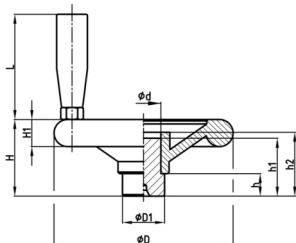

Product Group SHR4E

Spoked wheel made of thermosetting plastic with four spokes, visible hub and revolving handle

Standard Colours

- black

Material

- Base body: Thermosetting plastic
- Hub: zinc-plated steel

Product information

- Pilot bore for fit in hub available.
- Material and dimensions of the handle see product group DZGB.

Order Number	D	d	D1	H	h	H1	h1	h2	L
	mm	mm	mm	mm	mm	mm	mm	mm	mm
SHR4E 100 / 24	100	21	24	47	17	15	36	39	51
SHR4E 120 / 25	120	21	25	49	15	16	35	38	70
SHR4E 140 / 28	140	23	28	54	17	20	38	41	70
SHR4E 160 / 32	160	27	32	56	21	22	40	43	85
SHR4E 200 / 40	200	32	40	72	25	25	47	51	85
SHR4E 250 / 50	250	42	50	82	29	29	56	60	98
SHR4E 300 / 52	300	42	52	95	30	35	63	68	98