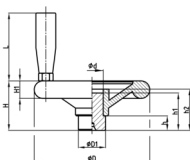

Product Group SHR4E

Spoked wheel made of thermosetting plastic with four spokes, visible hub and revolving handle

Standard Colours

- black

Material

- Base body: Thermosetting plastic
- Hub: zinc-plated steel

Product information

- Pilot bore for fit in hub available.
- Material and dimensions of the handle see product group DZGB.

Order Number	D	d	D1	H	h	H1	h1	h2	L
	mm	mm	mm	mm	mm	mm	mm	mm	mm
SHR4E 100 / 24	100	21	24	47	17	15	36	39	51
SHR4E 120 / 25	120	21	25	49	15	16	35	38	70
SHR4E 140 / 28	140	23	28	54	17	20	38	41	70
SHR4E 160 / 32	160	27	32	56	21	22	40	43	85
SHR4E 200 / 40	200	32	40	72	25	25	47	51	85
SHR4E 250 / 50	250	42	50	82	29	29	56	60	98
SHR4E 300 / 52	300	42	52	95	30	35	63	68	98