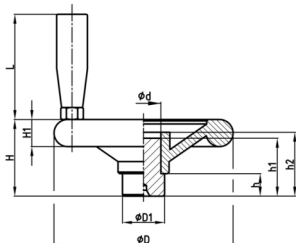

### Product Group SHR4E

Spoked wheel made of thermosetting plastic with four spokes, visible hub and revolving handle

#### Material

- Base body: Thermosetting plastic
- Hub: zinc-plated steel

#### Product information

- Pilot bore for fit in hub available.
- Material and dimensions of the handle see product group DZGB.

Order Number	D	d	D1	H	h	H1	h1	h2	L
	mm	mm	mm	mm	mm	mm	mm	mm	mm
SHR4E 100 / 24	100	21	24	47	17	15	36	39	51
SHR4E 120 / 25	120	21	25	49	15	16	35	38	70
SHR4E 140 / 28	140	23	28	54	17	20	38	41	70
SHR4E 160 / 32	160	27	32	56	21	22	40	43	85
SHR4E 200 / 40	200	32	40	72	25	25	47	51	85
SHR4E 250 / 50	250	42	50	82	29	29	56	60	98
SHR4E 300 / 52	300	42	52	95	30	35	63	68	98