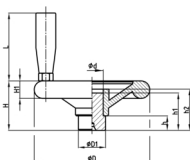

#### Product information

- Pilot bore for fit in hub available.
- Material and dimensions of the handle see product group DZGB.

Order Number	D	d	D1	H	h	H1	h1	h2	L
	mm	mm	mm	mm	mm	mm	mm	mm	mm
SHR4E 100 / 24	100	21	24	47	17	15	36	39	51
SHR4E 120 / 25	120	21	25	49	15	16	35	38	70
SHR4E 140 / 28	140	23	28	54	17	20	38	41	70
SHR4E 160 / 32	160	27	32	56	21	22	40	43	85
SHR4E 200 / 40	200	32	40	72	25	25	47	51	85
SHR4E 250 / 50	250	42	50	82	29	29	56	60	98
SHR4E 300 / 52	300	42	52	95	30	35	63	68	98