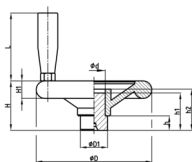

#### Material

- Base body: Thermosetting plastic
- Hub: zinc-plated steel

#### Product information

- Pilot bore for fit in hub available.
- Material and dimensions of the handle see product group DZGB.

Order Number	D	d	D1	H	h	H1	h1	h2	L
	mm	mm	mm	mm	mm	mm	mm	mm	mm
SHR4E 100 / 24	100	21	24	47	17	15	36	39	51
SHR4E 120 / 25	120	21	25	49	15	16	35	38	70
SHR4E 140 / 28	140	23	28	54	17	20	38	41	70
SHR4E 160 / 32	160	27	32	56	21	22	40	43	85
SHR4E 200 / 40	200	32	40	72	25	25	47	51	85
SHR4E 250 / 50	250	42	50	82	29	29	56	60	98
SHR4E 300 / 52	300	42	52	95	30	35	63	68	98