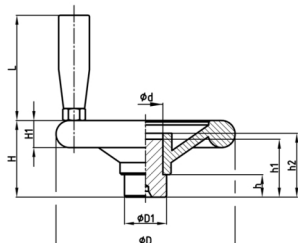

Product Group SHR4E

Spoked wheel made of thermosetting plastic with four spokes, visible hub and revolving handle

Standard Colours

- black

Material

- Base body: Thermosetting plastic
- Hub: zinc-plated steel

Product information

- Pilot bore for fit in hub available.
- Material and dimensions of the handle see product group DZGB.

Order Number	D	d	D1	H	h	H1	h1	h2	L
	mm	mm	mm	mm	mm	mm	mm	mm	mm
SHR4E 100 / 24	100	21	24	47	17	15	36	39	51
SHR4E 120 / 25	120	21	25	49	15	16	35	38	70
SHR4E 140 / 28	140	23	28	54	17	20	38	41	70
SHR4E 160 / 32	160	27	32	56	21	22	40	43	85
SHR4E 200 / 40	200	32	40	72	25	25	47	51	85
SHR4E 250 / 50	250	42	50	82	29	29	56	60	98
SHR4E 300 / 52	300	42	52	95	30	35	63	68	98