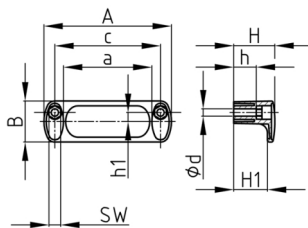

Product Group SGPP

Bowl handle made of PP with counterbore and covers

Standard Colours

- black

Material

- Base body: Polypropylene (PP)
- Top cover: Polypropylene (PP)

Order Number	A	a	B	c	d	H	H1	h	h1	WAF
	mm	mm	mm	mm	mm	mm	mm	mm	mm	mm
SGPP 93,5 / 6,5	113	74	36	93,5	6,5	36,5	29	20	8	10