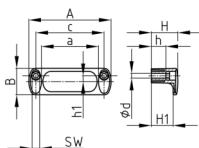

Product Group SGPP

Bowl handle made of PP with counterbore and covers

Standard Colours

- black

Material

- Base body: Polypropylene (PP)
- Top cover: Polypropylene (PP)

Order Number	A	a	B	c	d	H	H1	h	h1	WAF
	mm	mm	mm	mm	mm	mm	mm	mm	mm	mm
SGPP 93,5 / 6,5	113	74	36	93,5	6,5	36,5	29	20	8	10