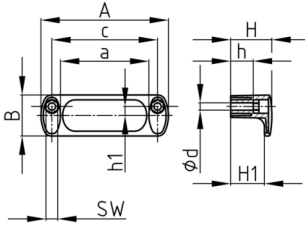

### Product Group SGPP

Bowl handle made of PP with counterbore and covers

#### Material

- Base body: Polypropylene (PP)
- Top cover: Polypropylene (PP)

| Order Number    | A   | a  | B  | c    | d   | H    | H1 | h  | h1 | WAF |
|-----------------|-----|----|----|------|-----|------|----|----|----|-----|
|                 | mm  | mm | mm | mm   | mm  | mm   | mm | mm | mm | mm  |
| SGPP 93,5 / 6,5 | 113 | 74 | 36 | 93,5 | 6,5 | 36,5 | 29 | 20 | 8  | 10  |