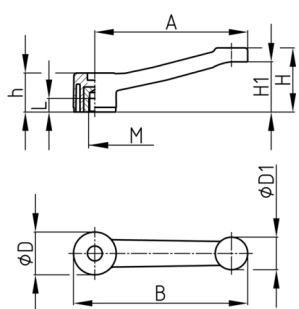

Product Group KLH7M

Clamping lever made of PA-GF with brass threaded bush

Standard Colours

- black

Material

- Base body: glass fibre reinforced polyamide (PA-GF)
- Threaded bush: brass

Order Number	A	B	D	D1	H	h	H1	L	M
	mm	mm	mm	mm	mm	mm	mm	mm	mm
KLH7M 128 / M12	128	151	45	35	60	42	53	22	M12
KLH7M 128 / M14	128	151	45	35	60	42	53	22	M14
KLH7M 128 / M16	128	151	45	35	60	42	53	22	M16
KLH7M 148 / M12	148	171	45	35	65	42	58	22	M12
KLH7M 148 / M14	148	171	45	35	65	42	58	22	M14
KLH7M 148 / M16	148	171	45	35	65	42	58	22	M16