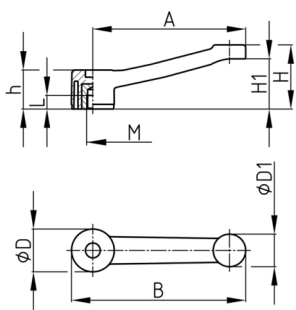

Product Group KLH7M

Clamping lever made of PA-GF with brass threaded bush

Standard Colours

- black

Material

- Base body: glass fibre reinforced polyamide (PA-GF)
- Threaded bush: brass

Order Number	A	B	D	D1	H	h	H1	L	M
	mm	mm	mm	mm	mm	mm	mm	mm	mm
KLH7M 128 / M12	128	151	45	35	60	42	53	22	M12
KLH7M 128 / M14	128	151	45	35	60	42	53	22	M14
KLH7M 128 / M16	128	151	45	35	60	42	53	22	M16
KLH7M 148 / M12	148	171	45	35	65	42	58	22	M12
KLH7M 148 / M14	148	171	45	35	65	42	58	22	M14
KLH7M 148 / M16	148	171	45	35	65	42	58	22	M16