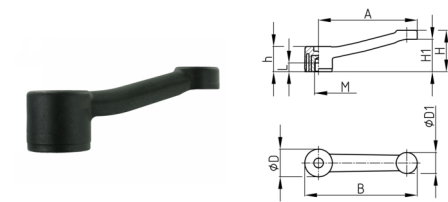

Product Group KLH7M

Clamping lever made of PA-GF with brass threaded bush

Standard Colours

- black

Material

- Base body: glass fibre reinforced polyamide (PA-GF)
- Threaded bush: brass

Order Number	A	B	D	D1	H	h	H1	L	M
	mm	mm	mm	mm	mm	mm	mm	mm	mm
KLH7M 128 / M12	128	151	45	35	60	42	53	22	M12
KLH7M 128 / M14	128	151	45	35	60	42	53	22	M14
KLH7M 128 / M16	128	151	45	35	60	42	53	22	M16
KLH7M 148 / M12	148	171	45	35	65	42	58	22	M12
KLH7M 148 / M14	148	171	45	35	65	42	58	22	M14
KLH7M 148 / M16	148	171	45	35	65	42	58	22	M16