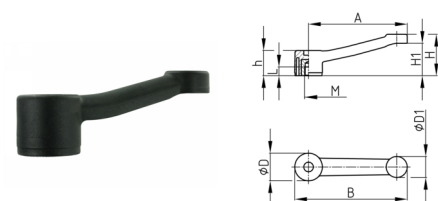

Product Group KLH7M

Clamping lever made of PA-GF with brass threaded bush

Standard Colours

- black

Material

- Base body: glass fibre reinforced polyamide (PA-GF)
- Threaded bush: brass

Order Number	A	B	D	D1	H	h	H1	L	M
	mm	mm	mm	mm	mm	mm	mm	mm	mm
KLH7M 128 / M12	128	151	45	35	60	42	53	22	M12
KLH7M 128 / M14	128	151	45	35	60	42	53	22	M14
KLH7M 128 / M16	128	151	45	35	60	42	53	22	M16
KLH7M 148 / M12	148	171	45	35	65	42	58	22	M12
KLH7M 148 / M14	148	171	45	35	65	42	58	22	M14
KLH7M 148 / M16	148	171	45	35	65	42	58	22	M16