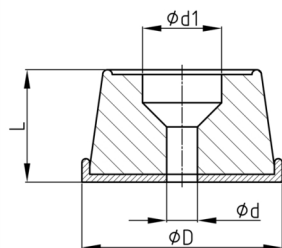

Product Group RMSH

Round furniture feet made of PP with fastening hole

Standard Colours

- uncoloured

Material

- Base body: Polypropylene (PP)
- Slide base: elastic thermoplast (TPE), appr. 72 Shore A

- Glides is supplied without screw

Order Number	D	d	d1	L
	mm	mm	mm	mm
RMSH 24	24	3,5	8	10