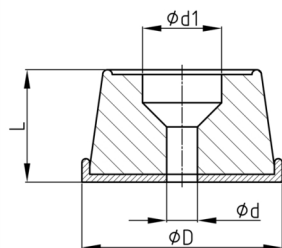

### Product Group RMSH

Round furniture feet made of PP with fastening hole

#### Material

- Base body: Polypropylene (PP)
- Slide base: elastic thermoplast (TPE), appr. 72 Shore A

- Glides is supplied without screw

Order Number	D	d	d1	L
	mm	mm	mm	mm
RMSH 24	24	3,5	8	10