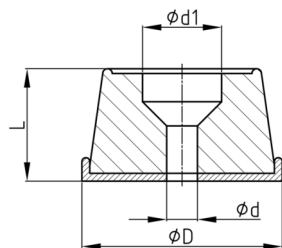

Product Group RMSH

Round furniture feet made of PP with fastening hole

Standard Colours

- uncoloured

Material

- Base body: Polypropylene (PP)
- Slide base: elastic thermoplast (TPE), appr. 72 Shore A

- Glides is supplied without screw

Order Number	D	d	d1	L
	mm	mm	mm	mm
RMSH 24	24	3,5	8	10