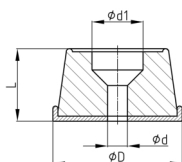

### Product Group RMSH

Round furniture feet made of PP with fastening hole

#### Material

- Base body: Polypropylene (PP)
- Slide base: elastic thermoplast (TPE), appr. 72 Shore A

- Glides is supplied without screw

Order Number	D	d	d1	L
	mm	mm	mm	mm
RMSH 24	24	3,5	8	10