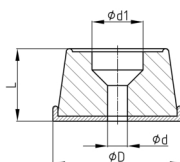

Product Group RMSH

Round furniture feet made of PP with fastening hole

Standard Colours

- uncoloured

Material

- Base body: Polypropylene (PP)
- Slide base: elastic thermoplast (TPE), appr. 72 Shore A

- Glides is supplied without screw

Order Number	D	d	d1	L
	mm	mm	mm	mm
RMSH 24	24	3,5	8	10