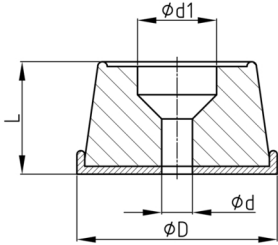

Walter Bethke GmbH & Co. KG

Technische Kunststoff - und Hybridprodukte

Product Group RMSH

Round furniture feet made of PP with fastening hole

Standard Colours

- uncoloured

Material

- Base body: Polypropylene (PP)
- Slide base: elastic thermoplast (TPE), appr. 72 Shore A

- Glides is supplied without screw

Order Number	D	d	d1	L
	mm	mm	mm	mm
RMSH 24	24	3,5	8	10