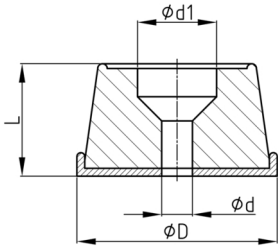

### Product Group RMSH

Round furniture feet made of PP with fastening hole

#### Material

- Base body: Polypropylene (PP)
- Slide base: elastic thermoplast (TPE), appr. 72 Shore A

- Glides is supplied without screw

Order Number	D	d	d1	L
	mm	mm	mm	mm
RMSH 24	24	3,5	8	10