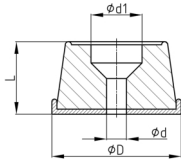

### Product Group RMSH

Round furniture feet made of PP with fastening hole

#### Material

- Base body: Polypropylene (PP)
- Slide base: elastic thermoplast (TPE), appr. 72 Shore A

- Glides is supplied without screw

Order Number	D	d	d1	L
	mm	mm	mm	mm
RMSH 24	24	3,5	8	10