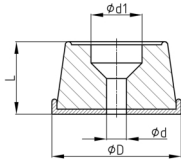

Walter Bethke GmbH & Co. KG

Technische Kunststoff - und Hybridprodukte

Product Group RMSH

Round furniture feet made of PP with fastening hole

Standard Colours

- uncoloured

Material

- Base body: Polypropylene (PP)
- Slide base: elastic thermoplast (TPE), appr. 72 Shore A

- Glides is supplied without screw

Order Number	D	d	d1	L
	mm	mm	mm	mm
RMSH 24	24	3,5	8	10