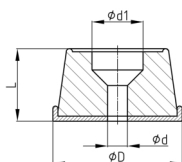

Product Group RMSH

Round furniture feet made of PP with fastening hole

Standard Colours

- uncoloured

Material

- Base body: Polypropylene (PP)
- Slide base: elastic thermoplast (TPE), appr. 72 Shore A

- Glides is supplied without screw

Order Number	D	d	d1	L
	mm	mm	mm	mm
RMSH 24	24	3,5	8	10