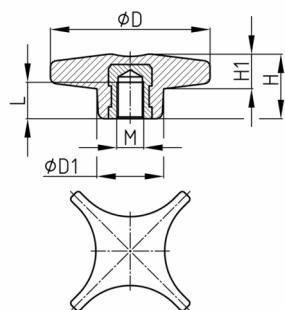

Product Group 84

Cross handles made of PA with overmoulded threaded bush

Standard Colours

- black

Material

- Base body: Polyamide (PA)
- Thread: Brass

Order Number	D	D1	H	H1	L	M
	mm	mm	mm	mm	mm	
84-40 M6	40	16	17	10	9	M6
84-40 M8	40	16	17	10	9	M8
84-60 M6	60	18	23	13,5	12	M6
84-60 M8	60	18	23	13,5	11	M8
84-60 M10	60	18	23	13,5	15	M10