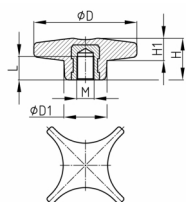

Product Group 84

Cross handles made of PA with overmoulded threaded bush

Standard Colours

- black

Material

- Base body: Polyamide (PA)
- Thread: Brass

Order Number	D	D1	H	H1	L	M
	mm	mm	mm	mm	mm	
84-40 M6	40	16	17	10	9	M6
84-40 M8	40	16	17	10	9	M8
84-60 M6	60	18	23	13,5	12	M6
84-60 M8	60	18	23	13,5	11	M8
84-60 M10	60	18	23	13,5	15	M10