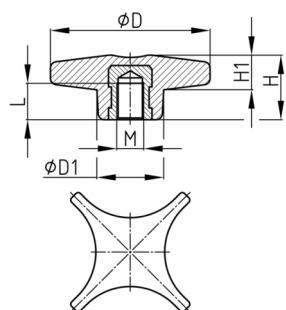

Product Group 84

Cross handles made of PA with overmoulded threaded bush

Standard Colours

- black

Material

- Base body: Polyamide (PA)
- Thread: Brass

Order Number	D	D1	H	H1	L	M
	mm	mm	mm	mm	mm	
84-40 M6	40	16	17	10	9	M6
84-40 M8	40	16	17	10	9	M8
84-60 M6	60	18	23	13,5	12	M6
84-60 M8	60	18	23	13,5	11	M8
84-60 M10	60	18	23	13,5	15	M10