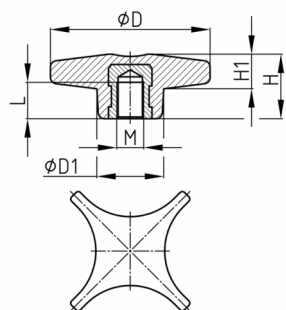

Product Group 84

Cross handles made of PA with overmoulded threaded bush

Standard Colours

- black

Material

- Base body: Polyamide (PA)
- Thread: Brass

Order Number	D	D1	H	H1	L	M
	mm	mm	mm	mm	mm	
84-40 M6	40	16	17	10	9	M6
84-40 M8	40	16	17	10	9	M8
84-60 M6	60	18	23	13,5	12	M6
84-60 M8	60	18	23	13,5	11	M8
84-60 M10	60	18	23	13,5	15	M10