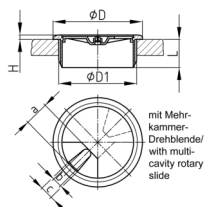

Order Number	D	D1	H	L	a	b	c
	mm	mm	mm	mm	mm	mm	mm
KDJ 87 / 80 / 21,8	87	80	1,8	21,8	24,5	7	17