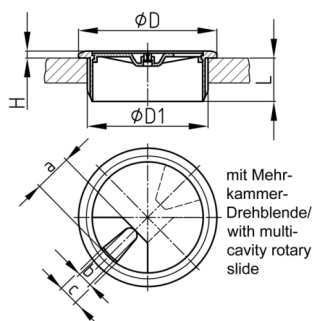

Product Group KDJ

Round three-part cable ducts made of ABS for office desks

Standard Colours

- black
- white
- light grey RAL 7035

Material

- ABS

mit Mehrkammer-Drehblende/
with multi-cavity rotary slide