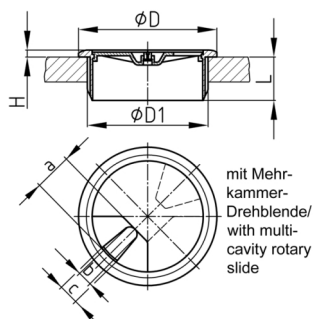

Product Group KDJ

Round three-part cable ducts made of ABS for office desks

mit Mehr-
kammer-
Drehblende/
with multi-
cavity rotary
slide

Standard Colours

- black
- white
- light grey RAL 7035

Material

- ABS