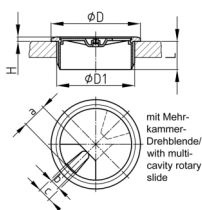

Order Number	D	D1	H	L	a	b	c
	mm	mm	mm	mm	mm	mm	mm
KDJ 87 / 80 / 21,8	87	80	1,8	21,8	24,5	7	17