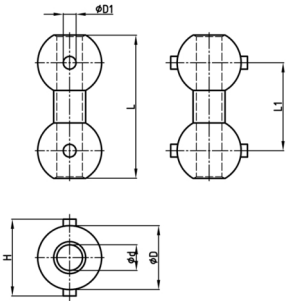

Product Group KBKZ1K

Universal coupling made of PP for direction-independent connection of cable chains with one plug receptacle

Standard Colours

- black
- white
- uncoloured-translucent
- silver

Material

- Polypropylene BionicQ®