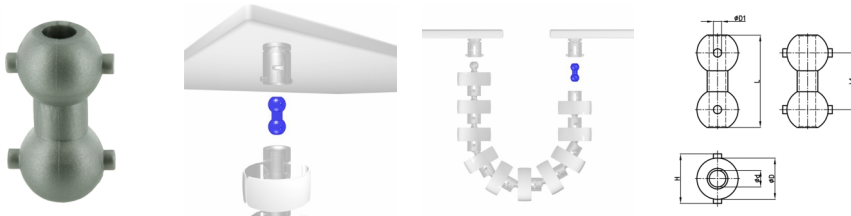

Product Group KBKZ1K

Universal coupling made of PP for direction-independent connection of cable chains with one plug receptacle

Standard Colours

- black
- white
- uncoloured-translucent
- silver

Material

- Polypropylene BionicQ®

Product information

- The universal coupling allows the direction-independent connection of almost all cable chain system components, if they stand with the "back to each other".
- Compatible with all cable guide systems and accessories with 1 connector socket.
- The center hole \varnothing 5 mm is used to guide the assembly rod KBKZ2A, the pull cord KBKZ2B or for fastening by a screw.
- Tool-free coupling to the cable chain