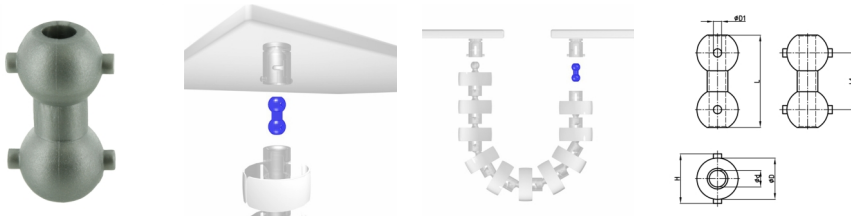

Product Group KBKZ1K

Universal coupling made of PP for direction-independent connection of cable chains with one plug receptacle

Standard Colours

- black
- white
- uncoloured-translucent
- silver

Material

- Polypropylene BionicQ®

Product information

- The universal coupling allows the direction-independent connection of almost all cable chain system components, if they stand with the "back to each other".
- Compatible with all cable guide systems and accessories with 1 connector socket.
- The center hole $\varnothing 5$ mm is used to guide the assembly rod KBKZ2A, the pull cord KBKZ2B or for fastening by a screw.
- Tool-free coupling to the cable chain