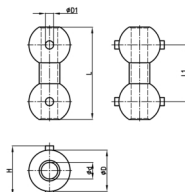

- Polypropylene BionicQ®

Product information

- The universal coupling allows the direction-independent connection of almost all cable chain system components, if they stand with the "back to each other".
- Compatible with all cable guide systems and accessories with 1 connector socket.
- The center hole \varnothing 5 mm is used to guide the assembly rod KBKZ2A, the pull cord KBKZ2B or for fastening by a screw.
- Tool-free coupling to the cable chain

Order Number	D	D1	d	H	L	L1
	mm	mm	mm	mm	mm	mm
KBKZ Connect 1K	13	3	5,2	16	27,3	16