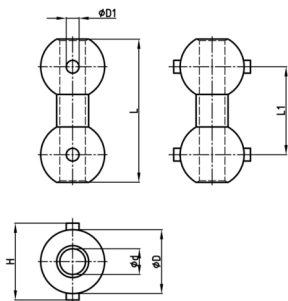

Product Group KBKZ1K

Universal coupling made of PP for direction-independent connection of cable chains with one plug receptacle

Standard Colours

- black
- white
- uncoloured-translucent
- silver

Material

- Polypropylene BionicQ®