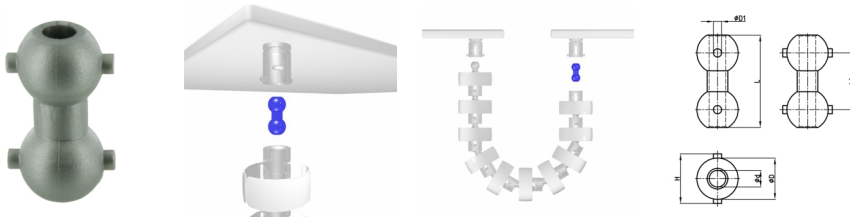

Product Group KBKZ1K

Universal coupling made of PP for direction-independent connection of cable chains with one plug receptacle

Standard Colours

- black
- white
- uncoloured-translucent
- silver

Material

- Polypropylene BionicQ®

Product information

- The universal coupling allows the direction-independent connection of almost all cable chain system components, if they stand with the "back to each other".
- Compatible with all cable guide systems and accessories with 1 connector socket.
- The center hole $\varnothing 5$ mm is used to guide the assembly rod KBKZ2A, the pull cord KBKZ2B or for fastening by a screw.
- Tool-free coupling to the cable chain