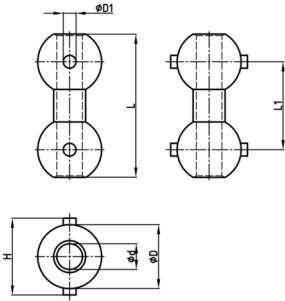

Product Group KBKZ1K

Universal coupling made of PP for direction-independent connection of cable chains with one plug receptacle

Standard Colours

- black
- white
- uncoloured-translucent
- silver

Material

- Polypropylene BionicQ®