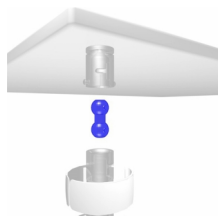

Product Group KBKZ1K

Universal coupling made of PP for direction-independent connection of cable chains with one plug receptacle

Standard Colours

- black
- white
- uncoloured-translucent
- silver

Material

- Polypropylene BionicQ®

Product information

- The universal coupling allows the direction-independent connection of almost all cable chain system components, if they stand with the "back to each other".
- Compatible with all cable guide systems and accessories with 1 connector socket.
- The center hole \varnothing 5 mm is used to guide the assembly rod KBKZ2A, the pull cord KBKZ2B or for fastening by a screw.
- Tool-free coupling to the cable chain