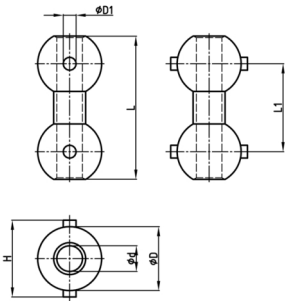

Product Group KBKZ1K

Universal coupling made of PP for direction-independent connection of cable chains with one plug receptacle

Standard Colours

- black
- white
- uncoloured-translucent
- silver

Material

- Polypropylene BionicQ®