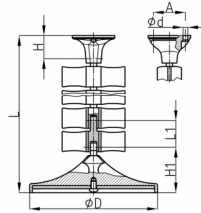

### Product Group KBKE

8- shaped cable chain set made of PP for cable feed to writing or working tables

#### Material

- Base body: Polypropylene (PP)

Order Number	A	D	d	H	H1	L	L1	Element(s)
	mm	mm	mm	mm	mm	mm	mm	piece(s)
KBKE 748 mm	48,5	140	4,5	25	59	748	44	17
KBKE 1188 mm	48,5	140	4,5	25	59	1188	44	27