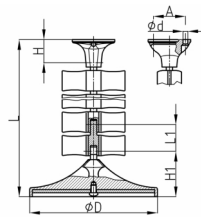

Product Group KBKE

8- shaped cable chain set made of PP for cable feed to writing or working tables

Standard Colours

- black
- white aluminium RAL 9006

Material

- Base body: Polypropylene (PP)

Order Number	A	D	d	H	H1	L	L1	Element(s)
	mm	mm	mm	mm	mm	mm	mm	piece(s)
KBKE 748 mm	48,5	140	4,5	25	59	748	44	17
KBKE 1188 mm	48,5	140	4,5	25	59	1188	44	27