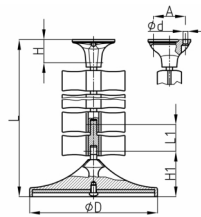

### Product Group KBKE

8- shaped cable chain set made of PP for cable feed to writing or working tables

#### Material

- Base body: Polypropylene (PP)

Order Number	A	D	d	H	H1	L	L1	Element(s)
	mm	mm	mm	mm	mm	mm	mm	piece(s)
KBKE 748 mm	48,5	140	4,5	25	59	748	44	17
KBKE 1188 mm	48,5	140	4,5	25	59	1188	44	27