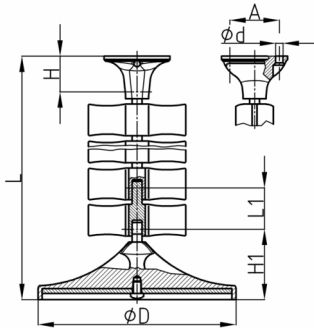

Product Group KBKE

8- shaped cable chain set made of PP for cable feed to writing or working tables

Standard Colours

- black
- white aluminium RAL 9006

Material

- Base body: Polypropylene (PP)

Order Number	A	D	d	H	H1	L	L1	Element(s)
	mm	mm	mm	mm	mm	mm	mm	piece(s)
KBKE 748 mm	48,5	140	4,5	25	59	748	44	17
KBKE 1188 mm	48,5	140	4,5	25	59	1188	44	27