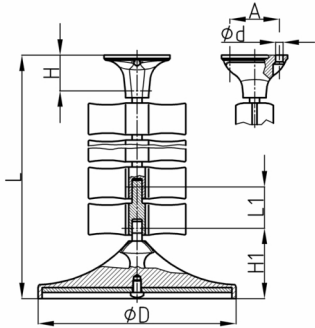

### Product Group KBKE

8- shaped cable chain set made of PP for cable feed to writing or working tables

#### Standard Colours

- black
- white aluminium RAL 9006

#### Material

- Base body: Polypropylene (PP)

Order Number	A	D	d	H	H1	L	L1	Element(s)
	mm	mm	mm	mm	mm	mm	mm	piece(s)
KBKE 748 mm	48,5	140	4,5	25	59	748	44	17
KBKE 1188 mm	48,5	140	4,5	25	59	1188	44	27