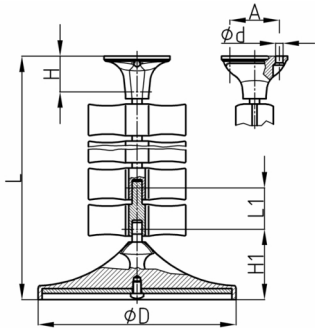

### Product Group KBKE

8- shaped cable chain set made of PP for cable feed to writing or working tables

#### Standard Colours

- black
- white aluminium RAL 9006

#### Material

- Base body: Polypropylene (PP)

Order Number	A	D	d	H	H1	L	L1	Element(s)
	mm	mm	mm	mm	mm	mm	mm	piece(s)
KBKE 748 mm	48,5	140	4,5	25	59	748	44	17
KBKE 1188 mm	48,5	140	4,5	25	59	1188	44	27