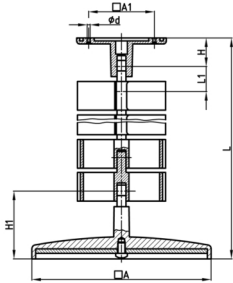

### Product Group KBKU

Rectangular cable chain set made of PP for cable feed to writing or working tables

#### Material

- Base body: Polypropylene (PP)

Order Number	A1	A	d	H	H1	L	L1	Element(s)
	mm	mm	mm	mm	mm	mm	mm	piece(s)
KBKU 759 mm	201	55	4,5	24	40	759	33	23
KBKU 1254 mm	120	55	4,5	24	40	1254	33	38