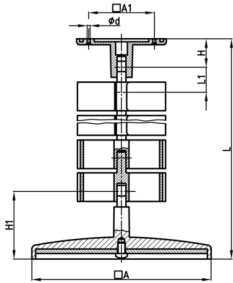

Product Group KBKU

Rectangular cable chain set made of PP for cable feed to writing or working tables

Standard Colours

- black
- white aluminium RAL 9006

Material

- Base body: Polypropylene (PP)

Order Number	A1	A	d	H	H1	L	L1	Element(s)
	mm	mm	mm	mm	mm	mm	mm	piece(s)
KBKU 759 mm	201	55	4,5	24	40	759	33	23
KBKU 1254 mm	120	55	4,5	24	40	1254	33	38