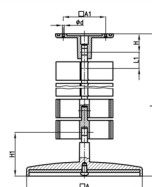

Product Group KBKU

Rectangular cable chain set made of PP for cable feed to writing or working tables

Standard Colours

- black
- white aluminium RAL 9006

Material

- Base body: Polypropylene (PP)

Order Number	A1	A	d	H	H1	L	L1	Element(s)
	mm	mm	mm	mm	mm	mm	mm	piece(s)
KBKU 759 mm	201	55	4,5	24	40	759	33	23
KBKU 1254 mm	120	55	4,5	24	40	1254	33	38