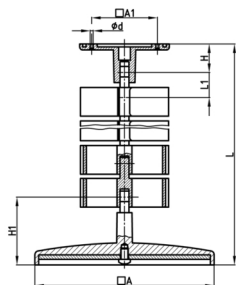

Product Group KBKU

Rectangular cable chain set made of PP for cable feed to writing or working tables

Standard Colours

- black
- white aluminium RAL 9006

Material

- Base body: Polypropylene (PP)

Order Number	A1	A	d	H	H1	L	L1	Element(s)
	mm	mm	mm	mm	mm	mm	mm	piece(s)
KBKU 759 mm	201	55	4,5	24	40	759	33	23
KBKU 1254 mm	120	55	4,5	24	40	1254	33	38