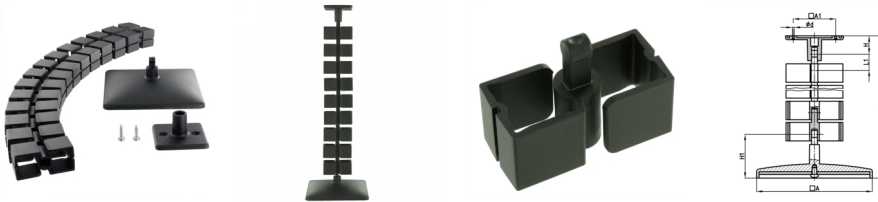

Product Group KBKU

Rectangular cable chain set made of PP for cable feed to writing or working tables

Standard Colours

- black
- white aluminium RAL 9006

Material

- Base body: Polypropylene (PP)

Order Number	A1	A	d	H	H1	L	L1	Element(s)
	mm	mm	mm	mm	mm	mm	mm	piece(s)
KBKU 759 mm	201	55	4,5	24	40	759	33	23
KBKU 1254 mm	120	55	4,5	24	40	1254	33	38