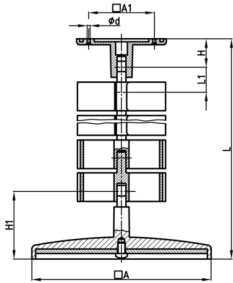

### Product Group KBKU

Rectangular cable chain set made of PP for cable feed to writing or working tables

#### Material

- Base body: Polypropylene (PP)

Order Number	A1	A	d	H	H1	L	L1	Element(s)
	mm	mm	mm	mm	mm	mm	mm	piece(s)
KBKU 759 mm	201	55	4,5	24	40	759	33	23
KBKU 1254 mm	120	55	4,5	24	40	1254	33	38