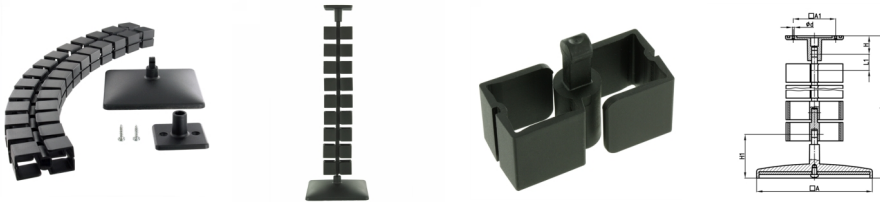

### Product Group KBKU

Rectangular cable chain set made of PP for cable feed to writing or working tables

#### Standard Colours

- black
- white aluminium RAL 9006

#### Material

- Base body: Polypropylene (PP)

Order Number	A1	A	d	H	H1	L	L1	Element(s)
	mm	mm	mm	mm	mm	mm	mm	piece(s)
KBKU 759 mm	201	55	4,5	24	40	759	33	23
KBKU 1254 mm	120	55	4,5	24	40	1254	33	38