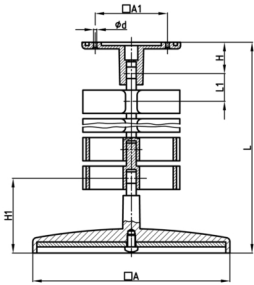

Product Group KBKG

Concave cable chain set made of PP for cable feed to writing or working tables

Standard Colours

- black
- white aluminium RAL 9006

Material

- Base body: Polypropylene (PP)

Order Number	A	A1	d	H	H1	L	L1	Element(s) piece(s)
	mm	mm	mm	mm	mm	mm	mm	
KBKG 754 mm	120	55	4,5	24	40	754	29	26
KBKG 1247 mm	120	55	4,5	24	40	1247	29	43