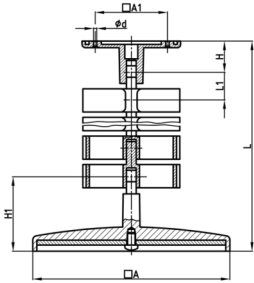

Product Group KBKG

Concave cable chain set made of PP for cable feed to writing or working tables

Standard Colours

- black
- white aluminium RAL 9006

Material

- Base body: Polypropylene (PP)

Order Number	A	A1	d	H	H1	L	L1	Element(s) piece(s)
	mm	mm	mm	mm	mm	mm	mm	
KBKG 754 mm	120	55	4,5	24	40	754	29	26
KBKG 1247 mm	120	55	4,5	24	40	1247	29	43