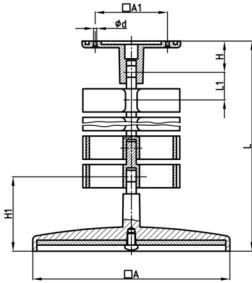

Product Group KBKG

Concave cable chain set made of PP for cable feed to writing or working tables

Standard Colours

- black
- white aluminium RAL 9006

Material

- Base body: Polypropylene (PP)

Order Number	A	A1	d	H	H1	L	L1	Element(s) piece(s)
	mm	mm	mm	mm	mm	mm	mm	
KBKG 754 mm	120	55	4,5	24	40	754	29	26
KBKG 1247 mm	120	55	4,5	24	40	1247	29	43