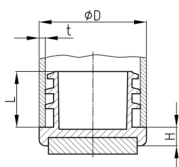

Product Group IRF

Glides made of PP with floor friendly and silencing felt slide base (overmoulded)

Standard Colours

- black

Material

- Base body: Polypropylene (PP)
- Slide base: needle felt

Order Number	D	H	L	t
	mm	mm	mm	mm
IRF 16	16	3	19	0,8-1,5
IRF 18	18	3	19	0,8-2
IRF 20	20	3	19	0,8-2
IRF 22	22	3	19	0,8-2
IRF 25	25	3	19	0,8-2