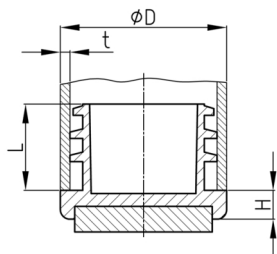

Product Group IRF

Glides made of PP with floor friendly and silencing felt slide base (overmoulded)

Standard Colours

- black

Material

- Base body: Polypropylene (PP)
- Slide base: needle felt

Order Number	D	H	L	t
	mm	mm	mm	mm
IRF 16	16	3	19	0,8-1,5
IRF 18	18	3	19	0,8-2
IRF 20	20	3	19	0,8-2
IRF 22	22	3	19	0,8-2
IRF 25	25	3	19	0,8-2