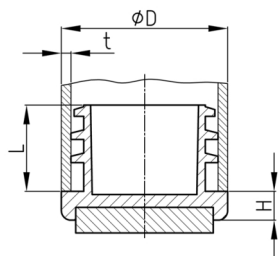

Product Group IRF

Glides made of PP with floor friendly and silencing felt slide base (overmoulded)

Standard Colours

- black

Material

- Base body: Polypropylene (PP)
- Slide base: needle felt

Order Number	D	H	L	t
	mm	mm	mm	mm
IRF 16	16	3	19	0,8-1,5
IRF 18	18	3	19	0,8-2
IRF 20	20	3	19	0,8-2
IRF 22	22	3	19	0,8-2
IRF 25	25	3	19	0,8-2