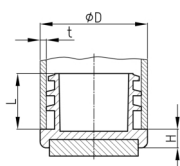

Product Group IRF

Glides made of PP with floor friendly and silencing felt slide base (overmoulded)

Standard Colours

- black

Material

- Base body: Polypropylene (PP)
- Slide base: needle felt

Order Number	D	H	L	t
	mm	mm	mm	mm
IRF 16	16	3	19	0,8-1,5
IRF 18	18	3	19	0,8-2
IRF 20	20	3	19	0,8-2
IRF 22	22	3	19	0,8-2
IRF 25	25	3	19	0,8-2