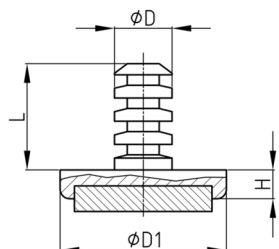

Walter Bethke GmbH & Co. KG

Technische Kunststoff - und Hybridprodukte

Product Group PFF

Push-in glider made of PP with felt gliding surface

Standard Colours

- black

Material

- Base body: Polypropylene (PP)
- Slide base: needle felt

Order Number	D	D1	H	L
	mm	mm	mm	mm
PFF 6x14	6	14	3	16,5
PFF 8x18	8	18	3	16,5