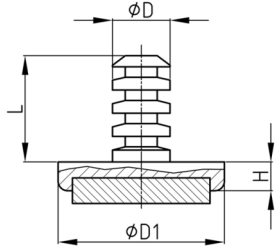

Walter Bethke GmbH & Co. KG

Technische Kunststoff - und Hybridprodukte

Product Group PFF

Push-in glider made of PP with felt gliding surface

Standard Colours

- black

Material

- Base body: Polypropylene (PP)
- Slide base: needle felt

Order Number	D	D1	H	L
	mm	mm	mm	mm
PFF 6x14	6	14	3	16,5
PFF 8x18	8	18	3	16,5