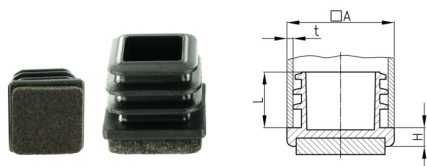

### Product Group QIAF

Glides made of PP with floor friendly and silencing felt slide base (overmoulded)

#### Standard Colours

- black

#### Material

- Base body: Polypropylene (PP)
- Slide base: needle felt

Order Number	A	H	L	t
	mm	mm	mm	mm
QIAF 15x15	15	3	19	0,8-2
QIAF 16x16	16	3	19	0,8-2
QIAF 20x20	20	3	19	0,8-2
QIAF 25x25	25	3	19	0,8-2