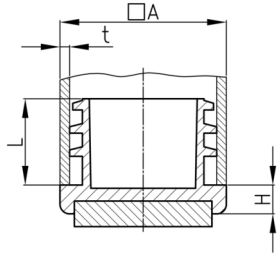

Product Group QIAF

Glides made of PP with floor friendly and silencing felt slide base (overmoulded)

Standard Colours

- black

Material

- Base body: Polypropylene (PP)
- Slide base: needle felt

Order Number	A	H	L	t
	mm	mm	mm	mm
QIAF 15x15	15	3	19	0,8-2
QIAF 16x16	16	3	19	0,8-2
QIAF 20x20	20	3	19	0,8-2
QIAF 25x25	25	3	19	0,8-2