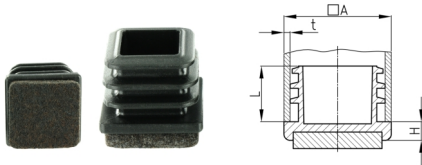

### Product Group QIAF

Glides made of PP with floor friendly and silencing felt slide base (overmoulded)

#### Standard Colours

- black

#### Material

- Base body: Polypropylene (PP)
- Slide base: needle felt

Order Number	A	H	L	t
	mm	mm	mm	mm
QIAF 15x15	15	3	19	0,8-2
QIAF 16x16	16	3	19	0,8-2
QIAF 20x20	20	3	19	0,8-2
QIAF 25x25	25	3	19	0,8-2