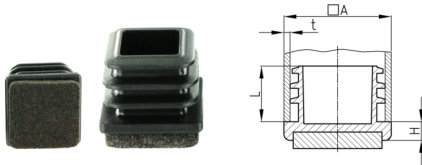

Product Group QIAF

Glides made of PP with floor friendly and silencing felt slide base (overmoulded)

Standard Colours

- black

Material

- Base body: Polypropylene (PP)
- Slide base: needle felt

Order Number	A	H	L	t
	mm	mm	mm	mm
QIAF 15x15	15	3	19	0,8-2
QIAF 16x16	16	3	19	0,8-2
QIAF 20x20	20	3	19	0,8-2
QIAF 25x25	25	3	19	0,8-2