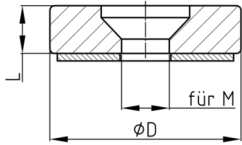

### Product Group PRAF/PVC

Slide washers made of soft PVC with welded felt and boring for fastening with 90°-countersunk screws

#### Material

- Base body: plasticised PVC (PVC-P)
- Slide base: synthetic needle felt (polyester)

Order Number	D	L	for WAF
	mm	mm	
PRAF 25x10 M5/M6 PVC	25	10	M5/M6
PRAF 30x10 M5/M6 PVC	30	10	M5/M6
PRAF 40x10 M6 PVC	40	10	M6
PRAF 40x10 M8 PVC	40	10	M8
PRAF 40x10 M10 PVC	40	10	M10