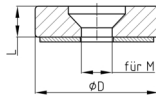

#### Material

- Base body: plasticised PVC (PVC-P)
- Slide base: synthetic needle felt (polyester)

Order Number	D	L	for WAF
	mm	mm	
PRAF 25x10 M5/M6 PVC	25	10	M5/M6
PRAF 30x10 M5/M6 PVC	30	10	M5/M6
PRAF 40x10 M6 PVC	40	10	M6
PRAF 40x10 M8 PVC	40	10	M8
PRAF 40x10 M10 PVC	40	10	M10