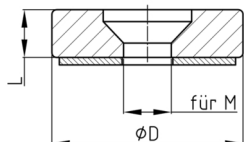

### Product Group PRAF/PVC

Slide washers made of soft PVC with welded felt and boring for fastening with 90°-countersunk screws

#### Material

- Base body: plasticised PVC (PVC-P)
- Slide base: synthetic needle felt (polyester)

Order Number	D	L	for WAF
	mm	mm	
PRAF 25x10 M5/M6 PVC	25	10	M5/M6
PRAF 30x10 M5/M6 PVC	30	10	M5/M6
PRAF 40x10 M6 PVC	40	10	M6
PRAF 40x10 M8 PVC	40	10	M8
PRAF 40x10 M10 PVC	40	10	M10