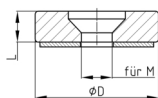

#### Material

- Base body: plasticised PVC (PVC-P)
- Slide base: synthetic needle felt (polyester)

Order Number	D	L	for WAF
	mm	mm	
PRAF 25x10 M5/M6 PVC	25	10	M5/M6
PRAF 30x10 M5/M6 PVC	30	10	M5/M6
PRAF 40x10 M6 PVC	40	10	M6
PRAF 40x10 M8 PVC	40	10	M8
PRAF 40x10 M10 PVC	40	10	M10