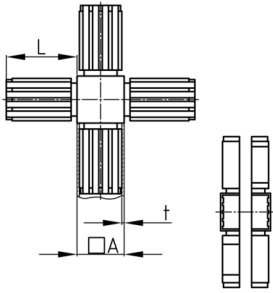

Product Group KVKSTK

Connectors (cross) made of PA for square tubes with steel core

Standard Colours

- black

Material

- Base body: Polyamide (PA)
- Steel core: St 37 (according to EN 10305-5)

Product information

- Two-piece, with steel core
- The cube visible after assembly has an edge length of 25 mm.

Order Number	A	L	t
	mm	mm	mm
KVK 25x1,5 STK	25	51	1,5