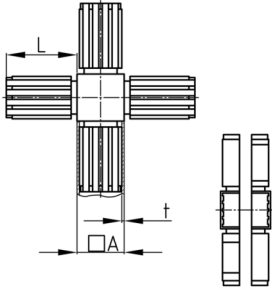

### Product Group KVKSTK

Connectors (cross) made of PA for square tubes with steel core

#### Material

- Base body: Polyamide (PA)
- Steel core: St 37 (according to EN 10305-5)

#### Product information

- Two-piece, with steel core
- The cube visible after assembly has an edge length of 25 mm.

Order Number	A	L	t
	mm	mm	mm
KVK 25x1,5 STK	25	51	1,5