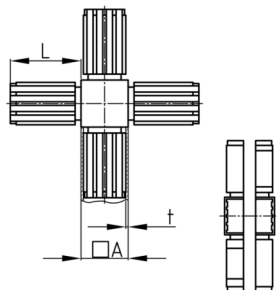

### Product Group KVKSTK

Connectors (cross) made of PA for square tubes with steel core

#### Material

- Base body: Polyamide (PA)
- Steel core: St 37 (according to EN 10305-5)

#### Product information

- Two-piece, with steel core
- The cube visible after assembly has an edge length of 25 mm.

Order Number	A	L	t
	mm	mm	mm
KVK 25x1,5 STK	25	51	1,5