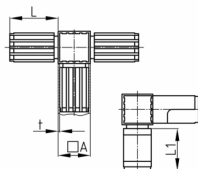

Product Group KVTASTK

Connectors (T-piece) made of PA for square tubes with outgoing unit and steel core

Standard Colours

- black

Material

- Base body: Polyamide (PA)
- Steel core: St 37 (according to EN 10305-5)

Product information

- Two-piece, with steel core
- The cube visible after assembly has an edge length of 25 mm.

Order Number	A	L	L1	t
	mm	mm	mm	mm
KVTA 25x1,5 STK	25	51	47	1,5