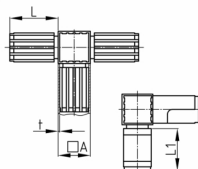

Product Group KVTASTK

Connectors (T-piece) made of PA for square tubes with outgoing unit and steel core

Standard Colours

- black

Material

- Base body: Polyamide (PA)
- Steel core: St 37 (according to EN 10305-5)

Product information

- Two-piece, with steel core
- The cube visible after assembly has an edge length of 25 mm.

| Order Number | A | L | L1 | t |
|-----------------|----|----|----|-----|
| | mm | mm | mm | mm |
| KVTA 25x1,5 STK | 25 | 51 | 47 | 1,5 |