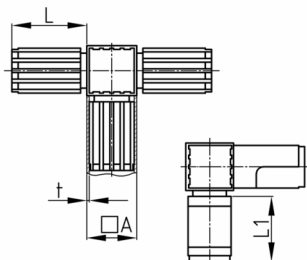

Product Group KVTASTK

Connectors (T-piece) made of PA for square tubes with outgoing unit and steel core

Standard Colours

- black

Material

- Base body: Polyamide (PA)
- Steel core: St 37 (according to EN 10305-5)

Product information

- Two-piece, with steel core
- The cube visible after assembly has an edge length of 25 mm.

Order Number	A	L	L1	t
	mm	mm	mm	mm
KVTA 25x1,5 STK	25	51	47	1,5