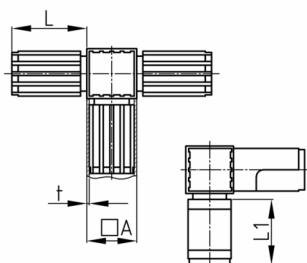

Product Group KVTASTK

Connectors (T-piece) made of PA for square tubes with outgoing unit and steel core

Standard Colours

- black

Material

- Base body: Polyamide (PA)
- Steel core: St 37 (according to EN 10305-5)

Product information

- Two-piece, with steel core
- The cube visible after assembly has an edge length of 25 mm.

| Order Number | A | L | L1 | t |
|-----------------|----|----|----|-----|
| | mm | mm | mm | mm |
| KVTA 25x1,5 STK | 25 | 51 | 47 | 1,5 |