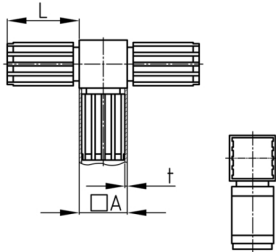

### Product Group KVTSTK

Connectors (T-piece) made of PA for square tubes with steel core

#### Material

- Base body: Polyamide (PA)
- Steel core: St 37 (according to EN 10305-5)

#### Product information

- Two-piece, with steel core
- The cube visible after assembly has the edge length 20, 25 or 30 mm.

Order Number	A	L	t
	mm	mm	mm
KVT 25x1,5 STK	25	48	1,5