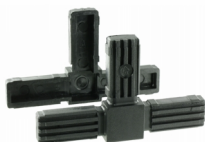

### Product Group KVTSTK

Connectors (T-piece) made of PA for square tubes with steel core

#### Material

- Base body: Polyamide (PA)
- Steel core: St 37 (according to EN 10305-5)

#### Product information

- Two-piece, with steel core
- The cube visible after assembly has the edge length 20, 25 or 30 mm.

Order Number	A	L	t
	mm	mm	mm
KVT 25x1,5 STK	25	48	1,5