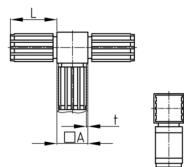

### Product Group KVTSTK

Connectors (T-piece) made of PA for square tubes with steel core

#### Material

- Base body: Polyamide (PA)
- Steel core: St 37 (according to EN 10305-5)

#### Product information

- Two-piece, with steel core
- The cube visible after assembly has the edge length 20, 25 or 30 mm.

Order Number	A	L	t
	mm	mm	mm
KVT 25x1,5 STK	25	48	1,5