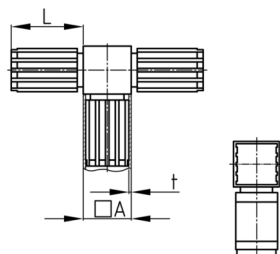

### Product Group KVTSTK

Connectors (T-piece) made of PA for square tubes with steel core

#### Material

- Base body: Polyamide (PA)
- Steel core: St 37 (according to EN 10305-5)

#### Product information

- Two-piece, with steel core
- The cube visible after assembly has the edge length 20, 25 or 30 mm.

Order Number	A	L	t
	mm	mm	mm
KVT 25x1,5 STK	25	48	1,5