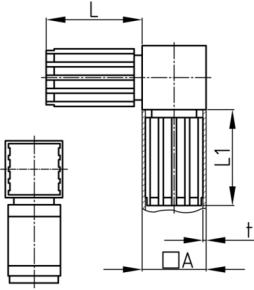

Product Group KVVSTK

Connectors (right angle) made of PA for square tubes with steel core

Standard Colours

- black

Material

- Base body: Polyamide (PA)
- Steel core: St 37 (according to EN 10305-5)

Product information

- Two-piece, with steel core
- The cube visible after assembly has the edge length 20, 25 or 30 mm.

Order Number	A	L	t
	mm	mm	mm
KVW 25x1,5 STK	25	48	1,5