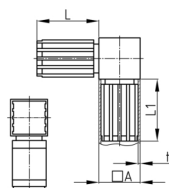

### Product Group KVVSTK

Connectors (right angle) made of PA for square tubes with steel core

#### Material

- Base body: Polyamide (PA)
- Steel core: St 37 (according to EN 10305-5)

#### Product information

- Two-piece, with steel core
- The cube visible after assembly has the edge length 20, 25 or 30 mm.

Order Number	A	L	t
	mm	mm	mm
KVW 25x1,5 STK	25	48	1,5