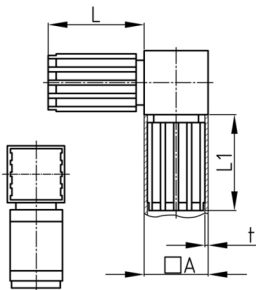

Product Group KVVSTK

Connectors (right angle) made of PA for square tubes with steel core

Standard Colours

- black

Material

- Base body: Polyamide (PA)
- Steel core: St 37 (according to EN 10305-5)

Product information

- Two-piece, with steel core
- The cube visible after assembly has the edge length 20, 25 or 30 mm.

| Order Number | A | L | t |
|----------------|----|----|-----|
| | mm | mm | mm |
| KVW 25x1,5 STK | 25 | 48 | 1,5 |