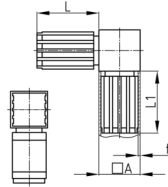

Product Group KVVSTK

Connectors (right angle) made of PA for square tubes with steel core

Standard Colours

- black

Material

- Base body: Polyamide (PA)
- Steel core: St 37 (according to EN 10305-5)

Product information

- Two-piece, with steel core
- The cube visible after assembly has the edge length 20, 25 or 30 mm.

Order Number	A	L	t
	mm	mm	mm
KVW 25x1,5 STK	25	48	1,5