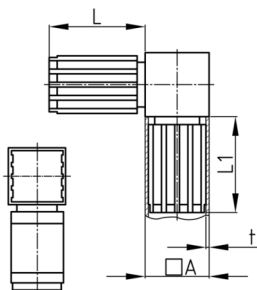

### Product Group KVVSTK

Connectors (right angle) made of PA for square tubes with steel core

#### Material

- Base body: Polyamide (PA)
- Steel core: St 37 (according to EN 10305-5)

#### Product information

- Two-piece, with steel core
- The cube visible after assembly has the edge length 20, 25 or 30 mm.

Order Number	A	L	t
	mm	mm	mm
KVW 25x1,5 STK	25	48	1,5