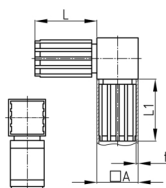

### Product Group KVVSTK

Connectors (right angle) made of PA for square tubes with steel core

#### Material

- Base body: Polyamide (PA)
- Steel core: St 37 (according to EN 10305-5)

#### Product information

- Two-piece, with steel core
- The cube visible after assembly has the edge length 20, 25 or 30 mm.

Order Number	A	L	t
	mm	mm	mm
KVW 25x1,5 STK	25	48	1,5