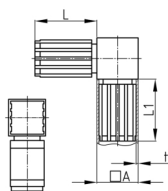

Product Group KVVSTK

Connectors (right angle) made of PA for square tubes with steel core

Standard Colours

- black

Material

- Base body: Polyamide (PA)
- Steel core: St 37 (according to EN 10305-5)

Product information

- Two-piece, with steel core
- The cube visible after assembly has the edge length 20, 25 or 30 mm.

| Order Number | A | L | t |
|----------------|----|----|-----|
| | mm | mm | mm |
| KVW 25x1,5 STK | 25 | 48 | 1,5 |