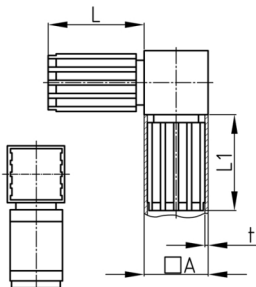

### Product Group KVVSTK

Connectors (right angle) made of PA for square tubes with steel core

#### Material

- Base body: Polyamide (PA)
- Steel core: St 37 (according to EN 10305-5)

#### Product information

- Two-piece, with steel core
- The cube visible after assembly has the edge length 20, 25 or 30 mm.

Order Number	A	L	t
	mm	mm	mm
KVW 25x1,5 STK	25	48	1,5