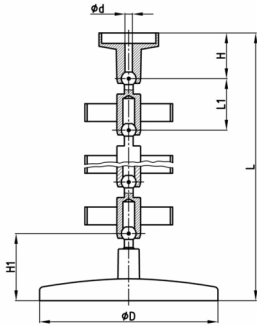

Product Group KBKA

Round cable chain set made of PP for cable feed to writing or working tables

Standard Colours

- black
- white aluminium RAL 9006

Material

- Polypropylene (PP)

- Complete packaging in single box (assembled chain links with heavy, sheet metal reinforced base, table fixing and fixing screw)

Order Number	d	D	H	H1	L	L1	Element(s)
	mm	mm	mm	mm	mm	mm	piece(s)
KBKA 750 mm	2,5	125	21	40	750	30	25
KBKA 1200 mm	2,5	125	21	40	1200	30	40