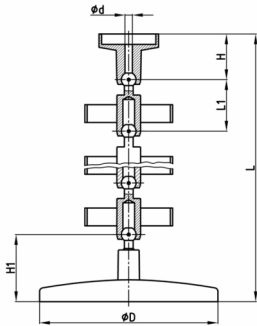

Product Group KBKA

Round cable chain set made of PP for cable feed to writing or working tables

Standard Colours

- black
- white aluminium RAL 9006

Material

- Polypropylene (PP)

- Complete packaging in single box (assembled chain links with heavy, sheet metal reinforced base, table fixing and fixing screw)

Order Number	d	D	H	H1	L	L1	Element(s)
	mm	mm	mm	mm	mm	mm	piece(s)
KBKA 750 mm	2,5	125	21	40	750	30	25
KBKA 1200 mm	2,5	125	21	40	1200	30	40