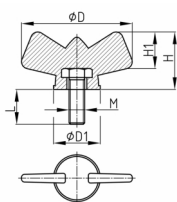

Product Group DGA

Wing screws made of impact-resistant polystyrene with overmoulded threaded bolt

Standard Colours

- black

Material

- Base body: Polystyrene (PS), impact resistant
- Thread: zinc-plated steel

Order Number	D	D1	H	H1	L	M
	mm	mm	mm	mm	mm	
DGA M6x10	44	20	25	17	11	M6
DGA M6x15	44	20	25	17	15	M6
DGA M8x20	44	20	25	17	20	M8