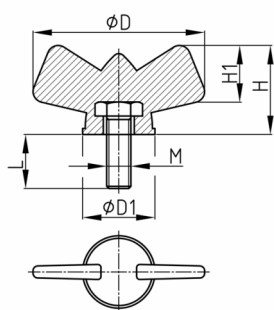

Product Group DGA

Wing screws made of impact-resistant polystyrene with overmoulded threaded bolt

Standard Colours

- black

Material

- Base body: Polystyrene (PS), impact resistant
- Thread: zinc-plated steel

Order Number	D	D1	H	H1	L	M
	mm	mm	mm	mm	mm	
DGA M6x10	44	20	25	17	11	M6
DGA M6x15	44	20	25	17	15	M6
DGA M8x20	44	20	25	17	20	M8