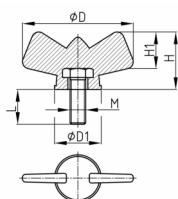

Product Group DGA

Wing screws made of impact-resistant polystyrene with overmoulded threaded bolt

Standard Colours

- black

Material

- Base body: Polystyrene (PS), impact resistant
- Thread: zinc-plated steel

Order Number	D	D1	H	H1	L	M
	mm	mm	mm	mm	mm	
DGA M6x10	44	20	25	17	11	M6
DGA M6x15	44	20	25	17	15	M6
DGA M8x20	44	20	25	17	20	M8