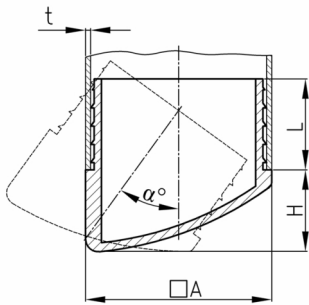

Product Group VGSL/Q

Lamella plugs made of PE with variable set-up angle for square tubes

Standard Colours

- black RAL 9005

Material

- Polyethylene (PE)

Product options on inquiry

- Special colours (colours, minimum quantities, set-up costs, pricing and surcharges)

Order Number	A	H	L	t	α
	mm	mm	mm	mm	°
VGSL 25x25x1-2	25	13	20	1-2	20-36
VGSL 30x30x1-2	30	15	20	1-2	20-36