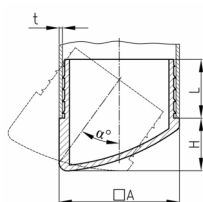

Product Group VGSL/Q

Lamella plugs made of PE with variable set-up angle for square tubes

Standard Colours

- black RAL 9005

Material

- Polyethylene (PE)

Product options on inquiry

- Special colours (colours, minimum quantities, set-up costs, pricing and surcharges)

Order Number	A	H	L	t	α
	mm	mm	mm	mm	°
VGSL 25x25x1-2	25	13	20	1-2	20-36
VGSL 30x30x1-2	30	15	20	1-2	20-36