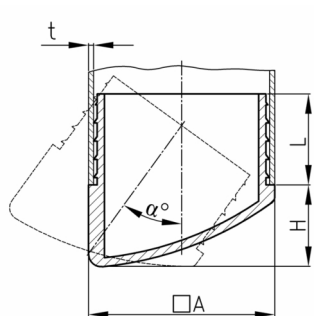

Product Group VGSL/Q

Lamella plugs made of PE with variable set-up angle for square tubes

Standard Colours

- black RAL 9005

Material

- Polyethylene (PE)

Product options on inquiry

- Special colours (colours, minimum quantities, set-up costs, pricing and surcharges)

Order Number	A	H	L	t	α
	mm	mm	mm	mm	°
VGSL 25x25x1-2	25	13	20	1-2	20-36
VGSL 30x30x1-2	30	15	20	1-2	20-36