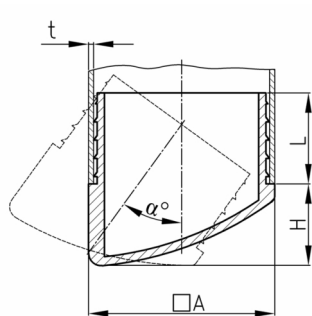

Product Group VGSL/Q

Lamella plugs made of PE with variable set-up angle for square tubes

Standard Colours

- black RAL 9005

Material

- Polyethylene (PE)

Product options on inquiry

- Special colours (colours, minimum quantities, set-up costs, pricing and surcharges)

Order Number	A	H	L	t	α
	mm	mm	mm	mm	°
VGSL 25x25x1-2	25	13	20	1-2	20-36
VGSL 30x30x1-2	30	15	20	1-2	20-36