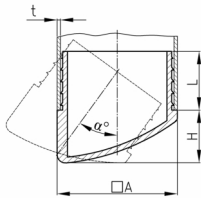

Product Group VGSL/Q

Lamella plugs made of PE with variable set-up angle for square tubes

Standard Colours

- black RAL 9005

Material

- Polyethylene (PE)

Product options on inquiry

- Special colours (colours, minimum quantities, set-up costs, pricing and surcharges)

Order Number	A	H	L	t	α
	mm	mm	mm	mm	°
VGSL 25x25x1-2	25	13	20	1-2	20-36
VGSL 30x30x1-2	30	15	20	1-2	20-36