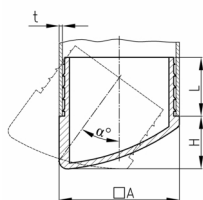

Product Group VGSL/Q

Lamella plugs made of PE with variable set-up angle for square tubes

Standard Colours

- black RAL 9005

Material

- Polyethylene (PE)

Product options on inquiry

- Special colours (colours, minimum quantities, set-up costs, pricing and surcharges)

Order Number	A	H	L	t	α
	mm	mm	mm	mm	°
VGSL 25x25x1-2	25	13	20	1-2	20-36
VGSL 30x30x1-2	30	15	20	1-2	20-36