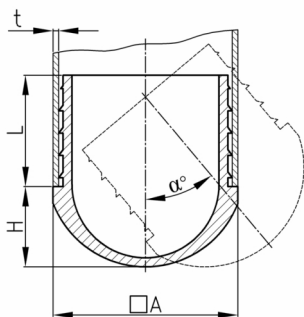

Product Group VGRL/Q

Lamella plugs made of PE with variable set-up angle for square tubes

Standard Colours

- black RAL 9005

Material

- Polyethylene (PE)

Product options on inquiry

- Special colours (colours, minimum quantities, set-up costs, pricing and surcharges)

Order Number	A	H	L	t	α
	mm	mm	mm	mm	°
VGRL 25x25x1-2	25	10	20	1-2	0-40
VGRL 30x30x1-2	30	13	20	1-2	0-40