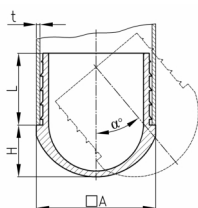

Product Group VGRL/Q

Lamella plugs made of PE with variable set-up angle for square tubes

Standard Colours

- black RAL 9005

Material

- Polyethylene (PE)

Product options on inquiry

- Special colours (colours, minimum quantities, set-up costs, pricing and surcharges)

Order Number	A	H	L	t	α
	mm	mm	mm	mm	°
VGRL 25x25x1-2	25	10	20	1-2	0-40
VGRL 30x30x1-2	30	13	20	1-2	0-40