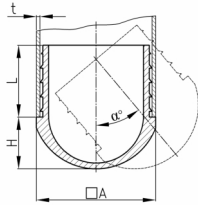

### Product Group VGRL/Q

Lamella plugs made of PE with variable set-up angle for square tubes

#### Product options on inquiry

- Special colours (colours, minimum quantities, set-up costs, pricing and surcharges)

Order Number	A	H	L	t	$\alpha$
	mm	mm	mm	mm	°
VGRL 25x25x1-2	25	10	20	1-2	0-40
VGRL 30x30x1-2	30	13	20	1-2	0-40