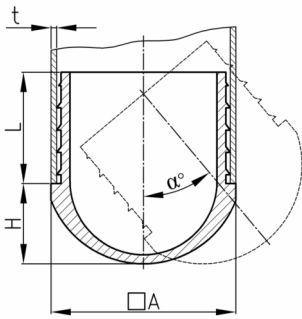

### Product Group VGRL/Q

Lamella plugs made of PE with variable set-up angle for square tubes

#### Product options on inquiry

- Special colours (colours, minimum quantities, set-up costs, pricing and surcharges)

Order Number	A	H	L	t	$\alpha$
	mm	mm	mm	mm	°
VGRL 25x25x1-2	25	10	20	1-2	0-40
VGRL 30x30x1-2	30	13	20	1-2	0-40