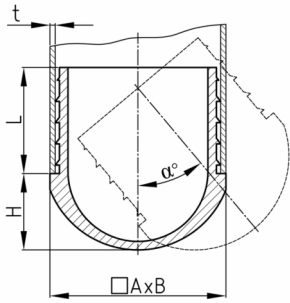

Product Group VGRL

Lamella plugs made of PE with variable set-up angle for rectangular tubes

Standard Colours

- black RAL 9005

Material

- Polyethylene (PE)

Product options on inquiry

- Special colours (colours, minimum quantities, set-up costs, pricing and surcharges)

| Order Number | A | B | H | L | t | α |
|----------------|----|----|----|----|-----|----------|
| | mm | mm | mm | mm | mm | ° |
| VGRL 50x30x1-2 | 50 | 30 | 22 | 25 | 1-2 | 0-40 |