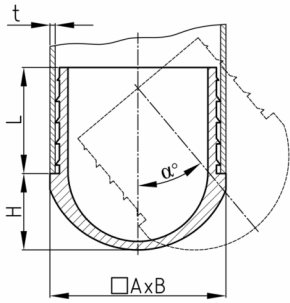

Product Group VGRL

Lamella plugs made of PE with variable set-up angle for rectangular tubes

Standard Colours

- black RAL 9005

Material

- Polyethylene (PE)

Product options on inquiry

- Special colours (colours, minimum quantities, set-up costs, pricing and surcharges)

Order Number	A	B	H	L	t	α
	mm	mm	mm	mm	mm	°
VGRL 50x30x1-2	50	30	22	25	1-2	0-40