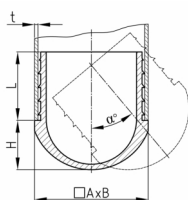

Product options on inquiry

- Special colours (colours, minimum quantities, set-up costs, pricing and surcharges)

Order Number	A	B	H	L	t	α
	mm	mm	mm	mm	mm	°
VGRL 50x30x1-2	50	30	22	25	1-2	0-40