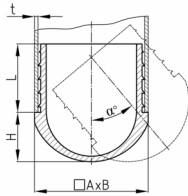

Product Group VGRL

Lamella plugs made of PE with variable set-up angle for rectangular tubes

Standard Colours

- black RAL 9005

Material

- Polyethylene (PE)

Product options on inquiry

- Special colours (colours, minimum quantities, set-up costs, pricing and surcharges)

Order Number	A	B	H	L	t	α
	mm	mm	mm	mm	mm	°
VGRL 50x30x1-2	50	30	22	25	1-2	0-40