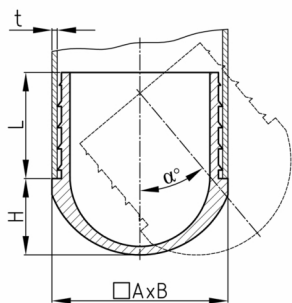

### Product Group VGRL

Lamella plugs made of PE with variable set-up angle for rectangular tubes