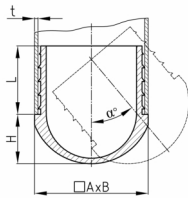

Product Group VGRL

Lamella plugs made of PE with variable set-up angle for rectangular tubes

Standard Colours

- black RAL 9005

Material

- Polyethylene (PE)

Product options on inquiry

- Special colours (colours, minimum quantities, set-up costs, pricing and surcharges)

| Order Number | A | B | H | L | t | α |
|----------------|----|----|----|----|-----|----------|
| | mm | mm | mm | mm | mm | ° |
| VGRL 50x30x1-2 | 50 | 30 | 22 | 25 | 1-2 | 0-40 |