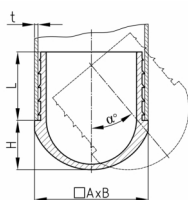

Product Group VGRL

Lamella plugs made of PE with variable set-up angle for rectangular tubes

Standard Colours

- black RAL 9005

Material

- Polyethylene (PE)

Product options on inquiry

- Special colours (colours, minimum quantities, set-up costs, pricing and surcharges)

Order Number	A	B	H	L	t	α
	mm	mm	mm	mm	mm	°
VGRL 50x30x1-2	50	30	22	25	1-2	0-40