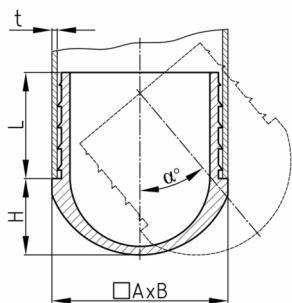

Product Group VGRL

Lamella plugs made of PE with variable set-up angle for rectangular tubes

Standard Colours

- black RAL 9005

Material

- Polyethylene (PE)

Product options on inquiry

- Special colours (colours, minimum quantities, set-up costs, pricing and surcharges)

Order Number	A	B	H	L	t	α
	mm	mm	mm	mm	mm	°
VGRL 50x30x1-2	50	30	22	25	1-2	0-40