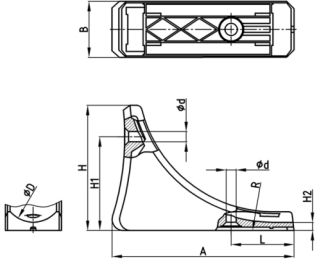

Product Group XW

Shell glides made of PP with replaceable glide insert

Standard Colours

- black

Material

- Polypropylene (PP)

- The glider can only be used with the corresponding glide insert from the XWE product group. Please order separately!

Order Number	A	B	D	d	H	H1	H2	L	R
	mm	mm	mm	mm	mm	mm	mm	mm	mm
XW 22/90	90	32	22	5	70	53,5	5,7	32,5	72