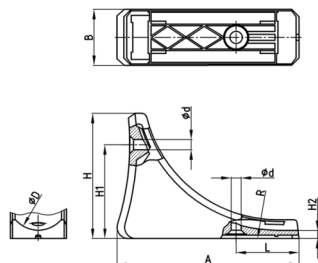

Product Group XW

Shell glides made of PP with replaceable glide insert

Standard Colours

- black

Material

- Polypropylene (PP)

- The glider can only be used with the corresponding glide insert from the XWE product group. Please order separately!

Order Number	A	B	D	d	H	H1	H2	L	R
	mm	mm	mm	mm	mm	mm	mm	mm	mm
XW 22/90	90	32	22	5	70	53,5	5,7	32,5	72