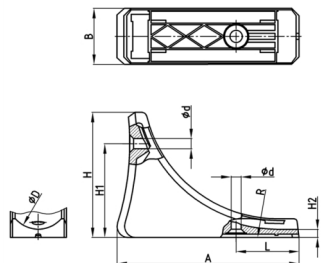

Product Group XW

Shell glides made of PP with replaceable glide insert

Standard Colours

- black

Material

- Polypropylene (PP)

- The glider can only be used with the corresponding glide insert from the XWE product group. Please order separately!

Order Number	A	B	D	d	H	H1	H2	L	R
	mm	mm	mm	mm	mm	mm	mm	mm	mm
XW 22/90	90	32	22	5	70	53,5	5,7	32,5	72