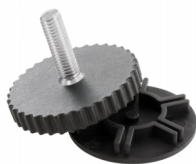

### Product Group KTGC

Anti-slip plate made of TPE for product group KT

#### Material

- Anti-slip plate: elastic thermoplast (TPE)

Order Number	D	H	for group
	mm	mm	
KTGC 50	47	2,5	KT50
KTGC 55	52	2,5	KT55
KTGC 60	57	2,5	KT58, KT60, KT63