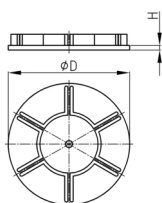

### Product Group KTGC

Anti-slip plate made of TPE for product group KT

#### Material

- Anti-slip plate: elastic thermoplast (TPE)

Order Number	D	H	for group
	mm	mm	
KTGC 50	47	2,5	KT50
KTGC 55	52	2,5	KT55
KTGC 60	57	2,5	KT58, KT60, KT63