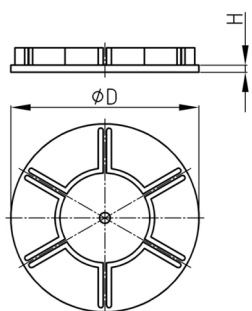

### Product Group KTGC

Anti-slip plate made of TPE for product group KT

#### Material

- Anti-slip plate: elastic thermoplast (TPE)

Order Number	D	H	for group
	mm	mm	
KTGC 50	47	2,5	KT50
KTGC 55	52	2,5	KT55
KTGC 60	57	2,5	KT58, KT60, KT63