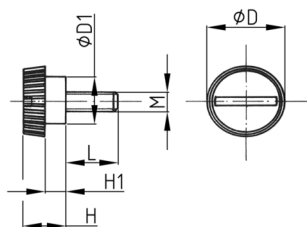

Product Group BH 15

Knurled screws made of PA 6 with threaded bolt (overmoulded)

Standard Colours

- black

Material

- Base body: Polyamide (PA 6)
- Thread: zinc-plated steel

Order Number	D	D1	H	H1	L	M
	mm	mm	mm	mm	mm	
BH 15 M4x8	15	10	8	4	8	M4
BH 15 M4x10	15	10	8	4	10	M4
BH 15 M4x12	15	10	8	4	12	M4
BH 15 M4x16	15	10	8	4	16	M4
BH 15 M4x18	15	10	8	4	18	M4
BH 15 M4x20	15	10	8	4	20	M4
BH 15 M4x25	15	10	8	4	25	M4
BH 15 M4x30	15	10	8	4	30	M4