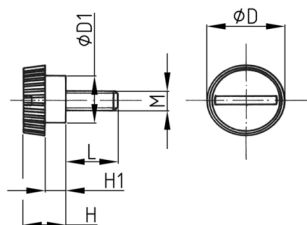

Product Group BH 15

Knurled screws made of PA 6 with threaded bolt (overmoulded)

Standard Colours

- black

Material

- Base body: Polyamide (PA 6)
- Thread: zinc-plated steel

Order Number	D	D1	H	H1	L	M
	mm	mm	mm	mm	mm	
BH 15 M4x8	15	10	8	4	8	M4
BH 15 M4x10	15	10	8	4	10	M4
BH 15 M4x12	15	10	8	4	12	M4
BH 15 M4x16	15	10	8	4	16	M4
BH 15 M4x18	15	10	8	4	18	M4
BH 15 M4x20	15	10	8	4	20	M4
BH 15 M4x25	15	10	8	4	25	M4
BH 15 M4x30	15	10	8	4	30	M4