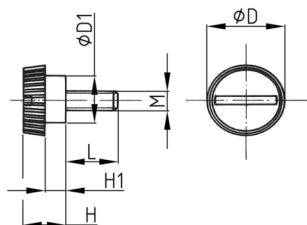

### Product Group BH 15

Knurled screws made of PA 6 with threaded bolt (overmoulded)

#### Material

- Base body: Polyamide (PA 6)
- Thread: zinc-plated steel

Order Number	D	D1	H	H1	L	M
	mm	mm	mm	mm	mm	
BH 15 M4x8	15	10	8	4	8	M4
BH 15 M4x10	15	10	8	4	10	M4
BH 15 M4x12	15	10	8	4	12	M4
BH 15 M4x16	15	10	8	4	16	M4
BH 15 M4x18	15	10	8	4	18	M4
BH 15 M4x20	15	10	8	4	20	M4
BH 15 M4x25	15	10	8	4	25	M4
BH 15 M4x30	15	10	8	4	30	M4