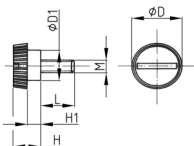

Product Group BH 15

Knurled screws made of PA 6 with threaded bolt (overmoulded)

Standard Colours

- black

Material

- Base body: Polyamide (PA 6)
- Thread: zinc-plated steel

Order Number	D	D1	H	H1	L	M
	mm	mm	mm	mm	mm	
BH 15 M4x8	15	10	8	4	8	M4
BH 15 M4x10	15	10	8	4	10	M4
BH 15 M4x12	15	10	8	4	12	M4
BH 15 M4x16	15	10	8	4	16	M4
BH 15 M4x18	15	10	8	4	18	M4
BH 15 M4x20	15	10	8	4	20	M4
BH 15 M4x25	15	10	8	4	25	M4
BH 15 M4x30	15	10	8	4	30	M4