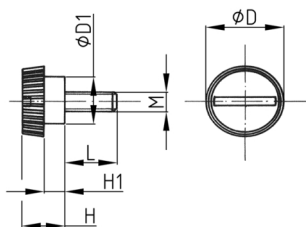

Product Group BH 15

Knurled screws made of PA 6 with threaded bolt (overmoulded)

Standard Colours

- black

Material

- Base body: Polyamide (PA 6)
- Thread: zinc-plated steel

Order Number	D	D1	H	H1	L	M
	mm	mm	mm	mm	mm	
BH 15 M4x8	15	10	8	4	8	M4
BH 15 M4x10	15	10	8	4	10	M4
BH 15 M4x12	15	10	8	4	12	M4
BH 15 M4x16	15	10	8	4	16	M4
BH 15 M4x18	15	10	8	4	18	M4
BH 15 M4x20	15	10	8	4	20	M4
BH 15 M4x25	15	10	8	4	25	M4
BH 15 M4x30	15	10	8	4	30	M4