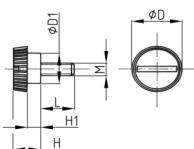

### Product Group BH 15

Knurled screws made of PA 6 with threaded bolt (overmoulded)

#### Material

- Base body: Polyamide (PA 6)
- Thread: zinc-plated steel

Order Number	D	D1	H	H1	L	M
	mm	mm	mm	mm	mm	
BH 15 M4x8	15	10	8	4	8	M4
BH 15 M4x10	15	10	8	4	10	M4
BH 15 M4x12	15	10	8	4	12	M4
BH 15 M4x16	15	10	8	4	16	M4
BH 15 M4x18	15	10	8	4	18	M4
BH 15 M4x20	15	10	8	4	20	M4
BH 15 M4x25	15	10	8	4	25	M4
BH 15 M4x30	15	10	8	4	30	M4