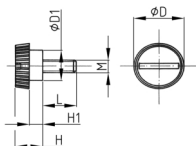

Product Group BH 15

Knurled screws made of PA 6 with threaded bolt (overmoulded)

Standard Colours

- black

Material

- Base body: Polyamide (PA 6)
- Thread: zinc-plated steel

Order Number	D	D1	H	H1	L	M
	mm	mm	mm	mm	mm	
BH 15 M4x8	15	10	8	4	8	M4
BH 15 M4x10	15	10	8	4	10	M4
BH 15 M4x12	15	10	8	4	12	M4
BH 15 M4x16	15	10	8	4	16	M4
BH 15 M4x18	15	10	8	4	18	M4
BH 15 M4x20	15	10	8	4	20	M4
BH 15 M4x25	15	10	8	4	25	M4
BH 15 M4x30	15	10	8	4	30	M4