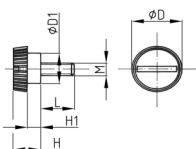

Product Group BH 15

Knurled screws made of PA 6 with threaded bolt (overmoulded)

Standard Colours

- black

Material

- Base body: Polyamide (PA 6)
- Thread: zinc-plated steel

Order Number	D	D1	H	H1	L	M
	mm	mm	mm	mm	mm	
BH 15 M4x8	15	10	8	4	8	M4
BH 15 M4x10	15	10	8	4	10	M4
BH 15 M4x12	15	10	8	4	12	M4
BH 15 M4x16	15	10	8	4	16	M4
BH 15 M4x18	15	10	8	4	18	M4
BH 15 M4x20	15	10	8	4	20	M4
BH 15 M4x25	15	10	8	4	25	M4
BH 15 M4x30	15	10	8	4	30	M4