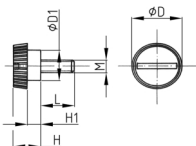

Product Group BH 15

Knurled screws made of PA 6 with threaded bolt (overmoulded)

Standard Colours

- black

Material

- Base body: Polyamide (PA 6)
- Thread: zinc-plated steel

Order Number	D	D1	H	H1	L	M
	mm	mm	mm	mm	mm	
BH 15 M4x8	15	10	8	4	8	M4
BH 15 M4x10	15	10	8	4	10	M4
BH 15 M4x12	15	10	8	4	12	M4
BH 15 M4x16	15	10	8	4	16	M4
BH 15 M4x18	15	10	8	4	18	M4
BH 15 M4x20	15	10	8	4	20	M4
BH 15 M4x25	15	10	8	4	25	M4
BH 15 M4x30	15	10	8	4	30	M4