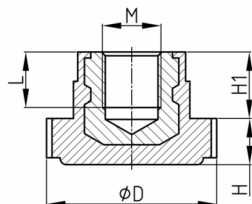

Product Group RDGMRS

Knurled nuts made of PA with overmoulded threaded bush

Standard Colours

- black

Material

- Polyamide (PA)
- Thread: Brass

Order Number	D	H	H1	L	M
	mm	mm	mm	mm	mm
RDGMRS 30 M6	30	9,5	5	9	M6
RDGMRS 30 M8	30	9,5	8,5	12	M8