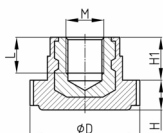

Product Group RDGMRS

Knurled nuts made of PA with overmoulded threaded bush

Standard Colours

- black

Material

- Polyamide (PA)
- Thread: Brass

Order Number	D	H	H1	L	M
	mm	mm	mm	mm	mm
RDGMRS 30 M6	30	9,5	5	9	M6
RDGMRS 30 M8	30	9,5	8,5	12	M8