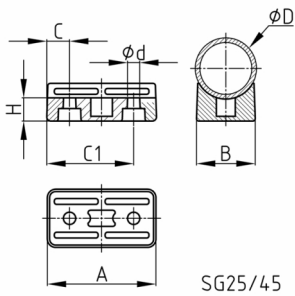

Product Group SG

Shell glides made of polyamide for cantilever and skid-base chairs

SG25/45

Standard Colours

- black RAL 9005

Material

- Polyamide 6 (PA 6)

SG25/45

SG30/50

Product information

- Size 25 for round tube and size 30 for C-tube with rectangular profile and 30 mm breadth.

Product options on inquiry

- Special colours (colours, minimum quantities, set-up costs, pricing and surcharges)
- Made of soft PVC (PVC-P) for floor protection, soundproofing and non-skid

Order Number	A	B	C	C1	d	D	H
	mm	mm	mm	mm	mm	mm	mm
SG 25/45	45	25	9,5	36	5,8	25	10
SG 30/50	50	30	9	25	5,4	30	8