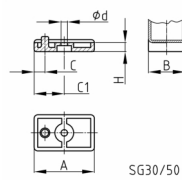

SG30/50

Product information

- Size 25 for round tube and size 30 for C-tube with rectangular profile and 30 mm breadth.

Product options on inquiry

- Special colours (colours, minimum quantities, set-up costs, pricing and surcharges)
- Made of soft PVC (PVC-P) for floor protection, soundproofing and non-skid

Order Number	A	B	C	C1	d	D	H
	mm	mm	mm	mm	mm	mm	mm
SG 25/45	45	25	9,5	36	5,8	25	10
SG 30/50	50	30	9	25	5,4	30	8