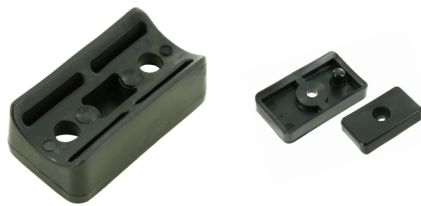

Product Group SG

Shell glides made of polyamide for cantilever and skid-base chairs

SG25/45

Standard Colours

- black RAL 9005

Material

- Polyamide 6 (PA 6)

SG25/45

SG30/50

Product information

- Size 25 for round tube and size 30 for C-tube with rectangular profile and 30 mm breadth.

Product options on inquiry

- Special colours (colours, minimum quantities, set-up costs, pricing and surcharges)
- Made of soft PVC (PVC-P) for floor protection, soundproofing and non-skid