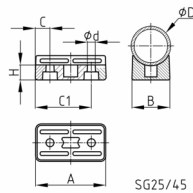

Product Group SG

Shell glides made of polyamide for cantilever and skid-base chairs

SG25/45

Standard Colours

- black RAL 9005

Material

- Polyamide 6 (PA 6)

SG25/45

SG30/50

Product information

- Size 25 for round tube and size 30 for C-tube with rectangular profile and 30 mm breadth.

Product options on inquiry

- Special colours (colours, minimum quantities, set-up costs, pricing and surcharges)
- Made of soft PVC (PVC-P) for floor protection, soundproofing and non-skid

Order Number	A	B	C	C1	d	D	H
	mm	mm	mm	mm	mm	mm	mm
SG 25/45	45	25	9,5	36	5,8	25	10
SG 30/50	50	30	9	25	5,4	30	8