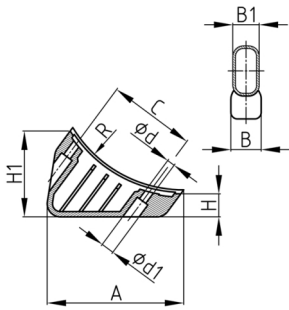

Product Group XC

Shell glides made of polyamide for oval tubes

Standard Colours

- black

Material

- Polyamide (PA)

Order Number	A	B	B1	C	d	d1	H	H1	R
	mm	mm	mm	mm	mm	mm	mm	mm	mm
XC 38x20 / 23 / 68	96,5	22	20	68	5,9	10	12	66,5	125