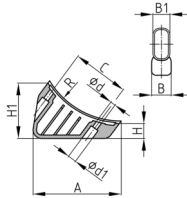

Product Group XC

Shell glides made of polyamide for oval tubes

Standard Colours

- black

Material

- Polyamide (PA)

Order Number	A	B	B1	C	d	d1	H	H1	R
	mm	mm	mm	mm	mm	mm	mm	mm	mm
XC 38x20 / 23 / 68	96,5	22	20	68	5,9	10	12	66,5	125