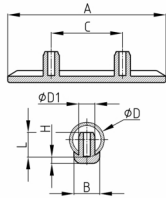

Product Group GK

Skid glides made of polyamide with fixing pins for round tubes

Standard Colours

- black
- uncoloured

Material

- Polyamide (PA)

Order Number	A	B	C	D	D1	H	L
	mm	mm	mm	mm	mm	mm	mm
GK 100x15 / 18-22	100	14	64	18-22	9	5	11
GK 100x17 / 22-25	100	17	64	22-25	9	5	11