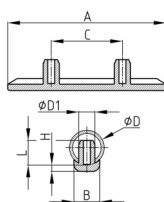

Product Group GK

Skid glides made of polyamide with fixing pins for round tubes

Standard Colours

- black
- uncoloured

Material

- Polyamide (PA)

Order Number	A	B	C	D	D1	H	L
	mm	mm	mm	mm	mm	mm	mm
GK 100x15 / 18-22	100	14	64	18-22	9	5	11
GK 100x17 / 22-25	100	17	64	22-25	9	5	11