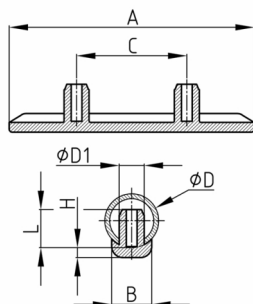

Product Group GK

Skid glides made of polyamide with fixing pins for round tubes

Standard Colours

- black
- uncoloured

Material

- Polyamide (PA)

Order Number	A	B	C	D	D1	H	L
	mm	mm	mm	mm	mm	mm	mm
GK 100x15 / 18-22	100	14	64	18-22	9	5	11
GK 100x17 / 22-25	100	17	64	22-25	9	5	11