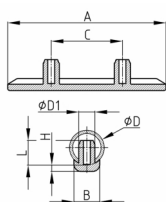

Product Group GK

Skid glides made of polyamide with fixing pins for round tubes

Standard Colours

- black
- uncoloured

Material

- Polyamide (PA)

Order Number	A	B	C	D	D1	H	L
	mm	mm	mm	mm	mm	mm	mm
GK 100x15 / 18-22	100	14	64	18-22	9	5	11
GK 100x17 / 22-25	100	17	64	22-25	9	5	11