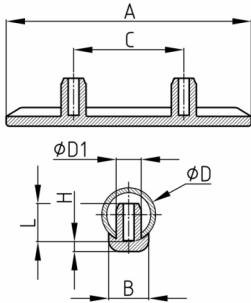

Product Group GK

Skid glides made of polyamide with fixing pins for round tubes

Standard Colours

- black
- uncoloured

Material

- Polyamide (PA)

Order Number	A	B	C	D	D1	H	L
	mm	mm	mm	mm	mm	mm	mm
GK 100x15 / 18-22	100	14	64	18-22	9	5	11
GK 100x17 / 22-25	100	17	64	22-25	9	5	11