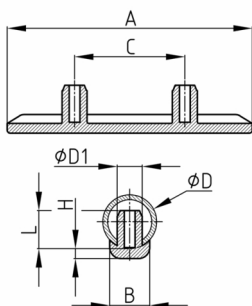

Product Group GK

Skid glides made of polyamide with fixing pins for round tubes

Standard Colours

- black
- uncoloured

Material

- Polyamide (PA)

Order Number	A	B	C	D	D1	H	L
	mm	mm	mm	mm	mm	mm	mm
GK 100x15 / 18-22	100	14	64	18-22	9	5	11
GK 100x17 / 22-25	100	17	64	22-25	9	5	11