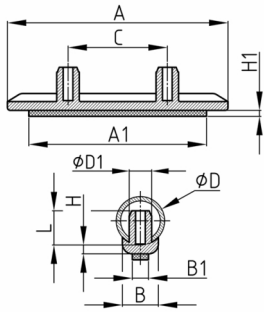

Product Group GKF

Skid glides made of polyamide with fixing pins and felt sliding surface

Standard Colours

- black
- uncoloured

Material

- Base body: Polyamide (PA)
- Slide base: felt

Order Number	A	A1	B	B1	C	D	D1	H	H1	L
	mm	mm	mm	mm	mm	mm	mm	mm	mm	mm
GKF 100x15 / 18-22	99	80,5	14	9,5	64	18-22	9	5	2	11
GKF 100x17 / 22-25	99	80,5	17	9,5	64	22-25	9	5	2	11