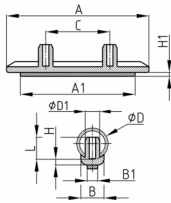

Product Group GKF

Skid glides made of polyamide with fixing pins and felt sliding surface

Standard Colours

- black
- uncoloured

Material

- Base body: Polyamide (PA)
- Slide base: felt

Order Number	A	A1	B	B1	C	D	D1	H	H1	L
	mm	mm	mm	mm	mm	mm	mm	mm	mm	mm
GKF 100x15 / 18-22	99	80,5	14	9,5	64	18-22	9	5	2	11
GKF 100x17 / 22-25	99	80,5	17	9,5	64	22-25	9	5	2	11