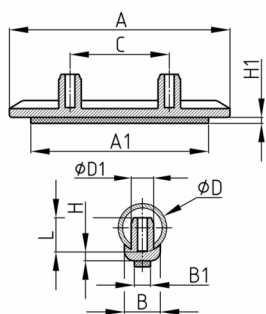

Product Group GKF

Skid glides made of polyamide with fixing pins and felt sliding surface

Standard Colours

- black
- uncoloured

Material

- Base body: Polyamide (PA)
- Slide base: felt

Order Number	A	A1	B	B1	C	D	D1	H	H1	L
	mm	mm	mm	mm	mm	mm	mm	mm	mm	mm
GKF 100x15 / 18-22	99	80,5	14	9,5	64	18-22	9	5	2	11
GKF 100x17 / 22-25	99	80,5	17	9,5	64	22-25	9	5	2	11