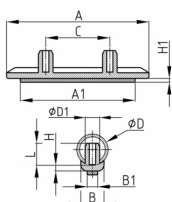

Product Group GKF

Skid glides made of polyamide with fixing pins and felt sliding surface

Standard Colours

- black
- uncoloured

Material

- Base body: Polyamide (PA)
- Slide base: felt

Order Number	A	A1	B	B1	C	D	D1	H	H1	L
	mm	mm	mm	mm	mm	mm	mm	mm	mm	mm
GKF 100x15 / 18-22	99	80,5	14	9,5	64	18-22	9	5	2	11
GKF 100x17 / 22-25	99	80,5	17	9,5	64	22-25	9	5	2	11