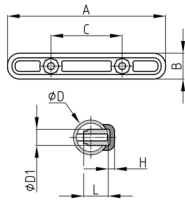

Product Group SSE2

Stash protection elements made of PE with EPDM-surface for round tubes

Standard Colours

- black

Material

- Base body: Polyethylene (PE)
- Slide base: EPDM

Order Number	A	B	C	D	D1	H	L
	mm	mm	mm	mm	mm	mm	mm
SSE2 20-25 / 60x14	60	14	36	20-25	9	6	11