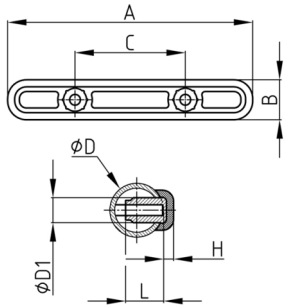

Product Group SSE2

Stash protection elements made of PE with EPDM-surface for round tubes

Standard Colours

- black

Material

- Base body: Polyethylene (PE)
- Slide base: EPDM

Order Number	A	B	C	D	D1	H	L
	mm	mm	mm	mm	mm	mm	mm
SSE2 20-25 / 60x14	60	14	36	20-25	9	6	11