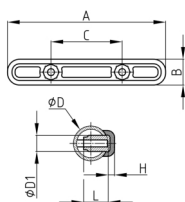

Product Group SSE2

Stash protection elements made of PE with EPDM-surface for round tubes

Standard Colours

- black

Material

- Base body: Polyethylene (PE)
- Slide base: EPDM

Order Number	A	B	C	D	D1	H	L
	mm	mm	mm	mm	mm	mm	mm
SSE2 20-25 / 60x14	60	14	36	20-25	9	6	11