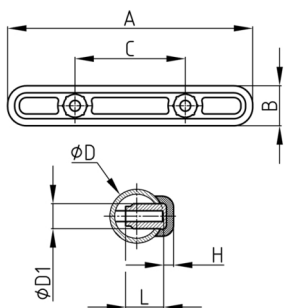

Product Group SSE2

Stash protection elements made of PE with EPDM-surface for round tubes

Standard Colours

- black

Material

- Base body: Polyethylene (PE)
- Slide base: EPDM

Order Number	A	B	C	D	D1	H	L
	mm	mm	mm	mm	mm	mm	mm
SSE2 20-25 / 60x14	60	14	36	20-25	9	6	11