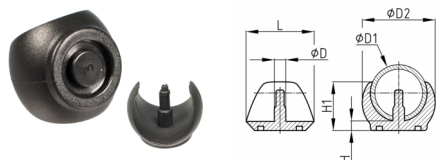

### Product Group KKSG

Ellipsoid-shaped clamping shell glides made of PA 6 with plastic gliding surface

#### Material

- Polyamide 6 (PA 6)

- For series KKSGx are patent rights registered.