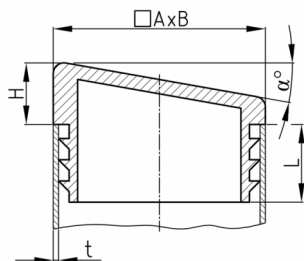

Product Group VS/R

Inclined lamella glides made of PE for rectangular tubes

Standard Colours

- black

Material

- Polyethylene (PE)

| Order Number | α ° | A mm | B mm | H mm | L mm | t mm |
|----------------|---------------|---------|---------|---------|---------|---------|
| VS 20x15x1-1,5 | 10 | 20 | 15 | 9,3 | 12 | 1-1,5 |
| VS 25x15x1-2 | 10 | 25 | 15 | 7 | 12 | 1-2 |
| VS 30x15x1,5-2 | 10 | 30 | 15 | 8,3 | 20 | 1,5-2 |
| VS 30x20x1-2 | 10 | 30 | 20 | 8,5 | 14,5 | 1-2 |