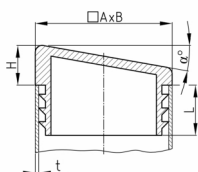

Product Group VS/R

Inclined lamella glides made of PE for rectangular tubes

Standard Colours

- black

Material

- Polyethylene (PE)

| Order Number | α ° | A mm | B mm | H mm | L mm | t mm |
|----------------|---------------|---------|---------|---------|---------|---------|
| VS 20x15x1-1,5 | 10 | 20 | 15 | 9,3 | 12 | 1-1,5 |
| VS 25x15x1-2 | 10 | 25 | 15 | 7 | 12 | 1-2 |
| VS 30x15x1,5-2 | 10 | 30 | 15 | 8,3 | 20 | 1,5-2 |
| VS 30x20x1-2 | 10 | 30 | 20 | 8,5 | 14,5 | 1-2 |