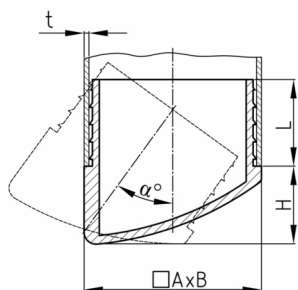

### Product Group VGSL

Lamella plugs made of PE with variable set-up angle for rectangular tubes

#### Product options on inquiry

- Special colours (colours, minimum quantities, set-up costs, pricing and surcharges)

Order Number	A	B	H	L	t	$\alpha$
	mm	mm	mm	mm	mm	°
VGSL 50x25x1,5	50	25	23	24,5	1,5	20-36
VGSL 50x30x1-2	50	30	18	25	1-2	20-36