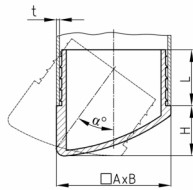

Product Group VGSL

Lamella plugs made of PE with variable set-up angle for rectangular tubes

Standard Colours

- black RAL 9005

Material

- Polyethylene (PE)

Product options on inquiry

- Special colours (colours, minimum quantities, set-up costs, pricing and surcharges)

| Order Number | A | B | H | L | t | α |
|----------------|----|----|----|------|-----|----------|
| | mm | mm | mm | mm | mm | ° |
| VGSL 50x25x1,5 | 50 | 25 | 23 | 24,5 | 1,5 | 20-36 |
| VGSL 50x30x1-2 | 50 | 30 | 18 | 25 | 1-2 | 20-36 |