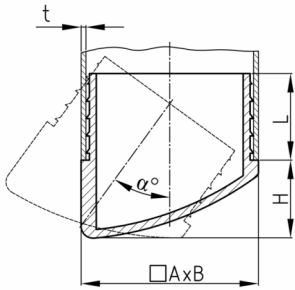

Product Group VGSL

Lamella plugs made of PE with variable set-up angle for rectangular tubes

Standard Colours

- black RAL 9005

Material

- Polyethylene (PE)

Product options on inquiry

- Special colours (colours, minimum quantities, set-up costs, pricing and surcharges)

| Order Number | A | B | H | L | t | α |
|----------------|----|----|----|------|-----|----------|
| | mm | mm | mm | mm | mm | ° |
| VGSL 50x25x1,5 | 50 | 25 | 23 | 24,5 | 1,5 | 20-36 |
| VGSL 50x30x1-2 | 50 | 30 | 18 | 25 | 1-2 | 20-36 |