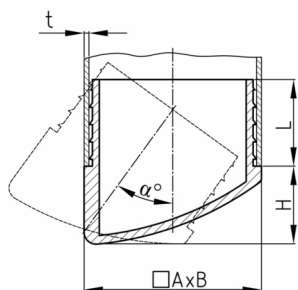

Product Group VGSL

Lamella plugs made of PE with variable set-up angle for rectangular tubes

Standard Colours

- black RAL 9005

Material

- Polyethylene (PE)

Product options on inquiry

- Special colours (colours, minimum quantities, set-up costs, pricing and surcharges)

Order Number	A	B	H	L	t	α
	mm	mm	mm	mm	mm	°
VGSL 50x25x1,5	50	25	23	24,5	1,5	20-36
VGSL 50x30x1-2	50	30	18	25	1-2	20-36