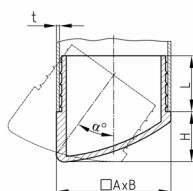

Product options on inquiry

- Special colours (colours, minimum quantities, set-up costs, pricing and surcharges)

Order Number	A	B	H	L	t	α
	mm	mm	mm	mm	mm	°
VGSL 50x25x1,5	50	25	23	24,5	1,5	20-36
VGSL 50x30x1-2	50	30	18	25	1-2	20-36