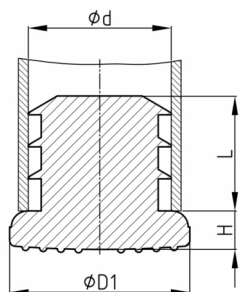

Product Group IRG/PE

Round lamella plug made of PE with enlarged base

Standard Colours

- black

Material

- Polyethylene (PE)

Order Number	d	D1	H	L
	mm	mm	mm	mm
IRG 18 / 7-8	7-8	18	8	13
IRG 26 / 15-16	15-16	26	9	16
IRG 34 / 19-20	19-20	34	9	21
IRG 36 / 22-23	22-23	36	10	29