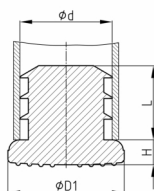

Product Group IRG/PE

Round lamella plug made of PE with enlarged base

Standard Colours

- black

Material

- Polyethylene (PE)

Order Number	d	D1	H	L
	mm	mm	mm	mm
IRG 18 / 7-8	7-8	18	8	13
IRG 26 / 15-16	15-16	26	9	16
IRG 34 / 19-20	19-20	34	9	21
IRG 36 / 22-23	22-23	36	10	29