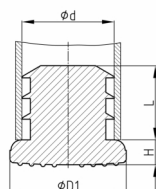

Product Group IRG/PE

Round lamella plug made of PE with enlarged base

Standard Colours

- black

Material

- Polyethylene (PE)

Order Number	d	D1	H	L
	mm	mm	mm	mm
IRG 18 / 7-8	7-8	18	8	13
IRG 26 / 15-16	15-16	26	9	16
IRG 34 / 19-20	19-20	34	9	21
IRG 36 / 22-23	22-23	36	10	29