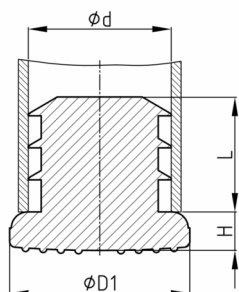

Product Group IRG/PE

Round lamella plug made of PE with enlarged base

Standard Colours

- black

Material

- Polyethylene (PE)

Order Number	d	D1	H	L
	mm	mm	mm	mm
IRG 18 / 7-8	7-8	18	8	13
IRG 26 / 15-16	15-16	26	9	16
IRG 34 / 19-20	19-20	34	9	21
IRG 36 / 22-23	22-23	36	10	29