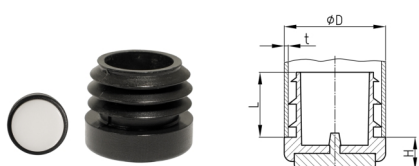

### Product Group GLEPA

Furniture glides made of polyethylene with polyamide gliding surface for round tubes

#### Material

- Base body: Polyethylene (PE)
- Slide base: Polyamide (PA)

Order Number	D	H	L	t
	mm	mm	mm	mm
GLEPA 16x1,5-2	16	8	10	1,5-2
GLEPA 18x1,5-2	18	8	12	1,5-2
GLEPA 19x1,5-2	19	8	11	1,5-2
GLEPA 20x1,5-2	20	8	12	1,5-2
GLEPA 22x1,5-2	22	8	11,8	1,5-2
GLEPA 25x1,5-2	25	8	11,8	1,5-2