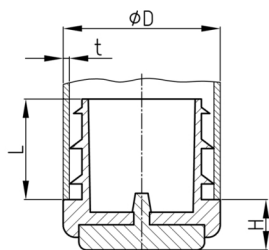

Product Group GLEPA

Furniture glides made of polyethylene with polyamide gliding surface for round tubes

Standard Colours

- black

Material

- Base body: Polyethylene (PE)
- Slide base: Polyamide (PA)

Order Number	D	H	L	t
	mm	mm	mm	mm
GLEPA 16x1,5-2	16	8	10	1,5-2
GLEPA 18x1,5-2	18	8	12	1,5-2
GLEPA 19x1,5-2	19	8	11	1,5-2
GLEPA 20x1,5-2	20	8	12	1,5-2
GLEPA 22x1,5-2	22	8	11,8	1,5-2
GLEPA 25x1,5-2	25	8	11,8	1,5-2