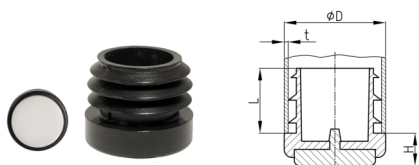

Product Group GLEPA

Furniture glides made of polyethylene with polyamide gliding surface for round tubes

Standard Colours

- black

Material

- Base body: Polyethylene (PE)
- Slide base: Polyamide (PA)

Order Number	D	H	L	t
	mm	mm	mm	mm
GLEPA 16x1,5-2	16	8	10	1,5-2
GLEPA 18x1,5-2	18	8	12	1,5-2
GLEPA 19x1,5-2	19	8	11	1,5-2
GLEPA 20x1,5-2	20	8	12	1,5-2
GLEPA 22x1,5-2	22	8	11,8	1,5-2
GLEPA 25x1,5-2	25	8	11,8	1,5-2