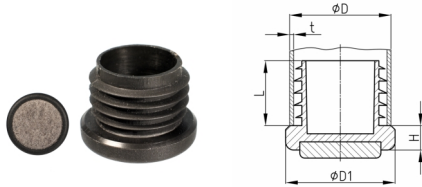

Product Group GLF

Furniture glides made of PA 6 with floor friendly and silencing felt slide base

Standard Colours

- black RAL 9005

Material

- Base body: Polyamide (PA 6)
- Slide base: wool felt

Product options on inquiry

- Special colours (colours, minimum quantities, set-up costs, pricing and surcharges)

| Order Number | D | D1 | H | L ca. | t |
|----------------|----|----|----|-------|---------|
| | mm | mm | mm | mm | mm |
| GLF 19x1,5-2 | 19 | 20 | 6 | 16 | 1,5-2 |
| GLF 20x1,5-2,5 | 20 | 20 | 6 | 16 | 1,5-2,5 |
| GLF 22x1,5-2,5 | 22 | 25 | 6 | 16 | 1,5-2,5 |
| GLF 25x1,5-2,5 | 25 | 25 | 6 | 16 | 1,5-2,5 |
| GLF 28x1,5-2,5 | 28 | 30 | 6 | 16 | 1,5-2,5 |
| GLF 30x1,5-2,5 | 30 | 32 | 6 | 16 | 1,5-2,5 |
| GLF 32x1,5-2,5 | 32 | 32 | 6 | 16 | 1,5-2,5 |