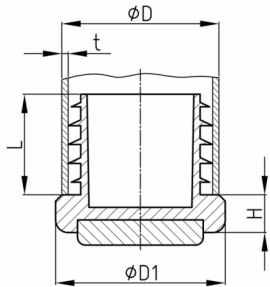

Product Group GLF

Furniture glides made of PA 6 with floor friendly and silencing felt slide base

Standard Colours

- black RAL 9005

Material

- Base body: Polyamide (PA 6)
- Slide base: wool felt

Product options on inquiry

- Special colours (colours, minimum quantities, set-up costs, pricing and surcharges)

| Order Number | D | D1 | H | L ca. | t |
|----------------|----|----|----|-------|---------|
| | mm | mm | mm | mm | mm |
| GLF 19x1,5-2 | 19 | 20 | 6 | 16 | 1,5-2 |
| GLF 20x1,5-2,5 | 20 | 20 | 6 | 16 | 1,5-2,5 |
| GLF 22x1,5-2,5 | 22 | 25 | 6 | 16 | 1,5-2,5 |
| GLF 25x1,5-2,5 | 25 | 25 | 6 | 16 | 1,5-2,5 |
| GLF 28x1,5-2,5 | 28 | 30 | 6 | 16 | 1,5-2,5 |
| GLF 30x1,5-2,5 | 30 | 32 | 6 | 16 | 1,5-2,5 |
| GLF 32x1,5-2,5 | 32 | 32 | 6 | 16 | 1,5-2,5 |