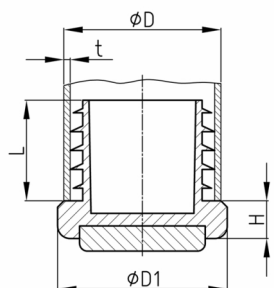

Product Group GLF

Furniture glides made of PA 6 with floor friendly and silencing felt slide base

Standard Colours

- black RAL 9005

Material

- Base body: Polyamide (PA 6)
- Slide base: wool felt

Product options on inquiry

- Special colours (colours, minimum quantities, set-up costs, pricing and surcharges)

Order Number	D	D1	H	L ca.	t
	mm	mm	mm	mm	mm
GLF 19x1,5-2	19	20	6	16	1,5-2
GLF 20x1,5-2,5	20	20	6	16	1,5-2,5
GLF 22x1,5-2,5	22	25	6	16	1,5-2,5
GLF 25x1,5-2,5	25	25	6	16	1,5-2,5
GLF 28x1,5-2,5	28	30	6	16	1,5-2,5
GLF 30x1,5-2,5	30	32	6	16	1,5-2,5
GLF 32x1,5-2,5	32	32	6	16	1,5-2,5