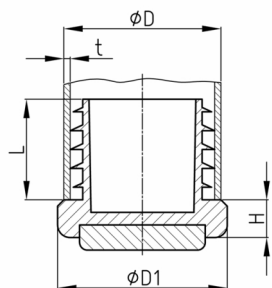

Product Group GLF

Furniture glides made of PA 6 with floor friendly and silencing felt slide base

Standard Colours

- black RAL 9005

Material

- Base body: Polyamide (PA 6)
- Slide base: wool felt