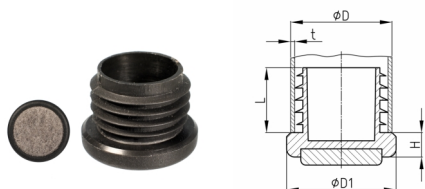

### Product Group GLF

Furniture glides made of PA 6 with floor friendly and silencing felt slide base

#### Material

- Base body: Polyamide (PA 6)
- Slide base: wool felt