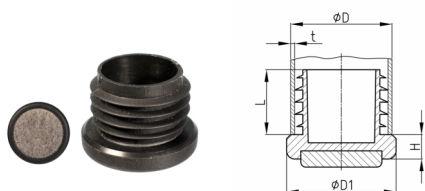

Product Group GLF

Furniture glides made of PA 6 with floor friendly and silencing felt slide base

Standard Colours

- black RAL 9005

Material

- Base body: Polyamide (PA 6)
- Slide base: wool felt

Product options on inquiry

- Special colours (colours, minimum quantities, set-up costs, pricing and surcharges)

Order Number	D	D1	H	L ca.	t
	mm	mm	mm	mm	mm
GLF 19x1,5-2	19	20	6	16	1,5-2
GLF 20x1,5-2,5	20	20	6	16	1,5-2,5
GLF 22x1,5-2,5	22	25	6	16	1,5-2,5
GLF 25x1,5-2,5	25	25	6	16	1,5-2,5
GLF 28x1,5-2,5	28	30	6	16	1,5-2,5
GLF 30x1,5-2,5	30	32	6	16	1,5-2,5
GLF 32x1,5-2,5	32	32	6	16	1,5-2,5