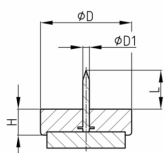

Product Group GRFH

Robust floor protector made of impact-resistant polystyrene with nail and overmoulded, highly rigid wool felt

Standard Colours

- brown
- white

Material

- Base body: Polystyrene (PS), impact resistant
- Slide base: highly stiff wool felt