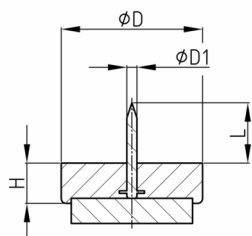

Product Group GRFH

Robust floor protector made of impact-resistant polystyrene with nail and overmoulded, highly rigid wool felt

Standard Colours

- brown
- white

Material

- Base body: Polystyrene (PS), impact resistant
- Slide base: highly stiff wool felt