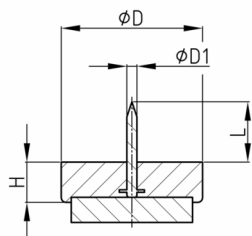

Product Group GRFH

Robust floor protector made of impact-resistant polystyrene with nail and overmoulded, highly rigid wool felt

Standard Colours

- brown
- white

Material

- Base body: Polystyrene (PS), impact resistant
- Slide base: highly stiff wool felt