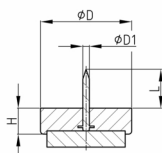

Product Group GRFH

Robust floor protector made of impact-resistant polystyrene with nail and overmoulded, highly rigid wool felt

Standard Colours

- brown
- white

Material

- Base body: Polystyrene (PS), impact resistant
- Slide base: highly stiff wool felt