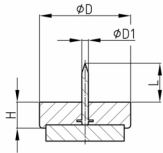

Product Group GRFW

Robust floor protection made of impact-resistant polystyrene with nail and overmoulded, high-strength soft wool felt

Standard Colours

- brown
- white

Material

- Base body: Polystyrene (PS), impact resistant
- Slide base: wool felt