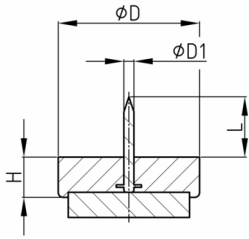

Product Group GRFW

Robust floor protection made of impact-resistant polystyrene with nail and overmoulded, high-strength soft wool felt

Standard Colours

- brown
- white

Material

- Base body: Polystyrene (PS), impact resistant
- Slide base: wool felt

- For ecological reasons and to protect the environment, the dyed felt is replaced by natural-coloured felt. Mixed colours may occur during the transition period.

Order Number	D	D1	H ca.	L ca.
	mm	mm	mm	mm
GRFW 20	21	2,4	4	15
GRFW 24	24	2,4	4	15
GRFW 28	28	2,4	4	15
GRFW 32	32	2,4	5	15