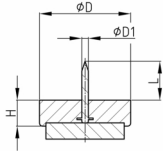

Product Group GRFW

Robust floor protection made of impact-resistant polystyrene with nail and overmoulded, high-strength soft wool felt

Standard Colours

- brown
- white

Material

- Base body: Polystyrene (PS), impact resistant
- Slide base: wool felt