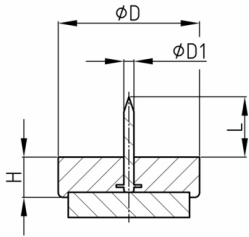

Product Group GRFW

Robust floor protection made of impact-resistant polystyrene with nail and overmoulded, high-strength soft wool felt

Standard Colours

- brown
- white

Material

- Base body: Polystyrene (PS), impact resistant
- Slide base: wool felt

- For ecological reasons and to protect the environment, the dyed felt is replaced by natural-coloured felt. Mixed colours may occur during the transition period.

Order Number	D	D1	H ca.	L ca.
	mm	mm	mm	mm
GRFW 20	21	2,4	4	15
GRFW 24	24	2,4	4	15
GRFW 28	28	2,4	4	15
GRFW 32	32	2,4	5	15