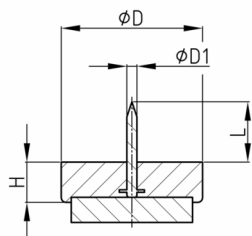

Walter Bethke GmbH & Co. KG

Technische Kunststoff - und Hybridprodukte

Product Group GRFW

Robust floor protection made of impact-resistant polystyrene with nail and overmoulded, high-strength soft wool felt

Standard Colours

- brown
- white

Material

- Base body: Polystyrene (PS), impact resistant
- Slide base: wool felt

- For ecological reasons and to protect the environment, the dyed felt is replaced by natural-coloured felt. Mixed colours may occur during the transition period.

Order Number	D	D1	H ca.	L ca.
	mm	mm	mm	mm
GRFW 20	21	2,4	4	15
GRFW 24	24	2,4	4	15
GRFW 28	28	2,4	4	15
GRFW 32	32	2,4	5	15